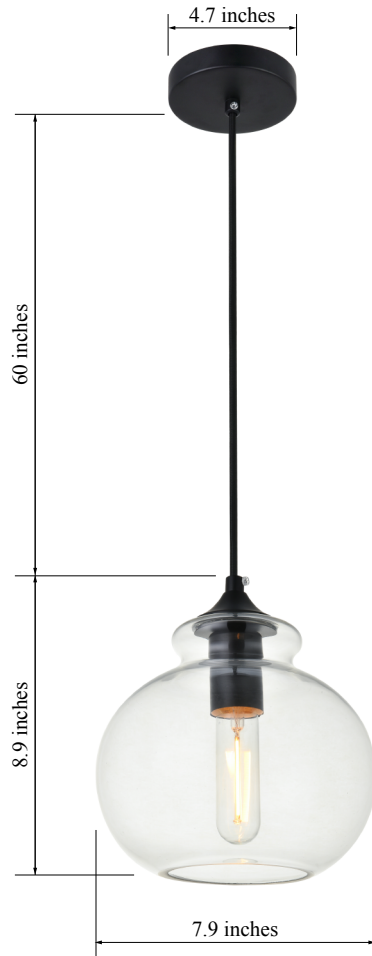

PRODUCT SPECIFICATION SHEET

DESTRY COLLECTION

Destry 1-Light Pendant lamp Clear Glass

Black
Item No:LD2245BK

Brass
Item No:LD2245BR

Chrome
Item No:LD2245C

Satin Gold
Item No:LD2245SG

Available Finishes

Dimensions

Canopy Size(in)	D4.7"H1"
Chain/Rod Length	60"
Length	N/A
Width	7.9"
Height	8.9"
Maximum Height	68.9"

Specifications

Finish	4 Finishes
Material	Iron / Glass
Glass Color	Clear
Type	Pendant lamp
Hanging Device	Cord
Voltage	110-125V
Dimmable	Yes
Warranty	1 Year Limited
Shipment Type	Small Parcel

Bulb / Socket

Socket Type	E26
Number of Lights	1
Wattage/Bulb	40W
Included	No

Installation

Indoor/Outdoor	Indoor
Dry/Wet/Damp	Dry
Weight	2 LBS
Wire Length	60"
Safety Rating	ETL Listed