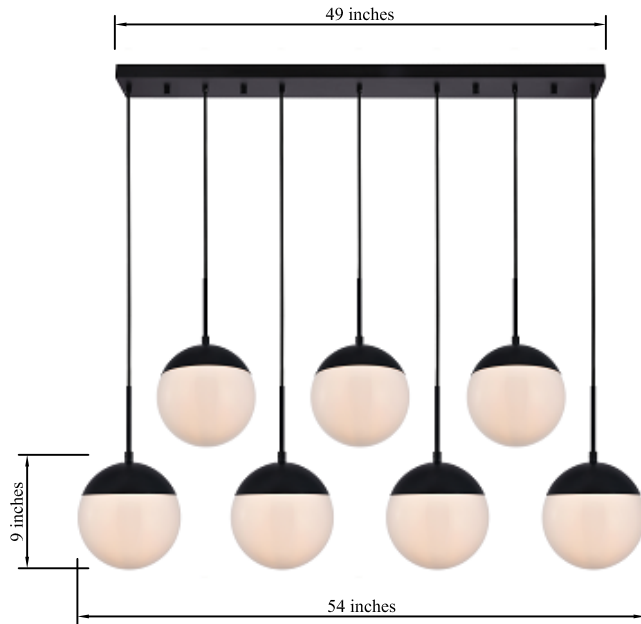

PRODUCT SPECIFICATION SHEET

ECLIPSE COLLECTION

ECLIPSE 7-Light Black Pendant Frosted White Glass

Black
Item No:LD6086BK

Chrome
Item No:LD6088C

Brass
Item No:LD6090BR

Available Finishes

Dimensions

Canopy Size(in)	L49"*W4.7"*H1.5"
Chain/Rod Length	N/A
Length	54"
Width	8"
Height	9"
Maximum Height	82"

Specifications

Finish	3 Finishes
Material	Iron / Glass
Glass Color	Frosted White
Type	Pendant
Hanging Device	Cord
Voltage	110-125V
Dimmable	Yes
Warranty	1 Year Limited
Shipment Type	Small Parcel

Bulb / Socket

Socket Type	E26
Number of Lights	7
Wattage/Bulb	40W
Included	No

Installation

Indoor/Outdoor	Indoor
Dry/Wet/Damp	Dry
Weight	24 LBS
Wire Length	78.5"
Safety Rating	ETL Listed