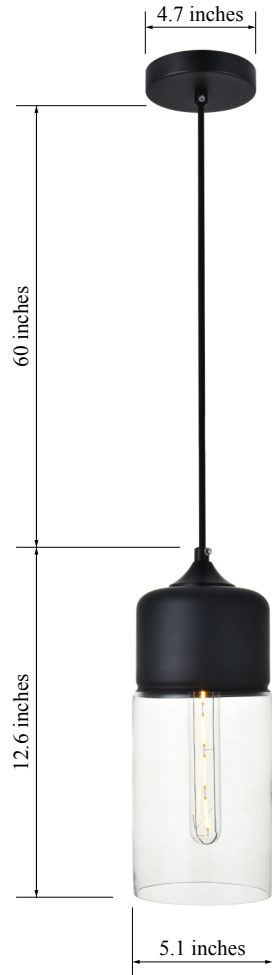

PRODUCT SPECIFICATION SHEET

ASHWELL COLLECTION

Ashwell 1-Light Pendant lamp Black/Chrome and Clear Glass

Black
Item No:LD2240BK

Chrome
Item No:LD2240C

Available Finishes

Dimensions

Canopy Size(in)	D4.7"H1"
Chain/Rod Length	60"
Length	N/A
Width	5.1"
Height	12.6"
Maximum Height	72.6"

Specifications

Finish	2 Finishes
Material	Iron / Glass
Glass Color	Black/Chrome and Clear
Type	Pendant lamp
Hanging Device	Cord
Voltage	110-125V
Dimmable	Yes
Warranty	1 Year Limited
Shipment Type	Small Parcel

Bulb / Socket

Socket Type	E26
Number of Lights	1
Wattage/Bulb	40W
Included	No

Installation

Indoor/Outdoor	Indoor
Dry/Wet/Damp	Dry
Weight	1.9 LBS
Wire Length	60"
Safety Rating	ETL Listed