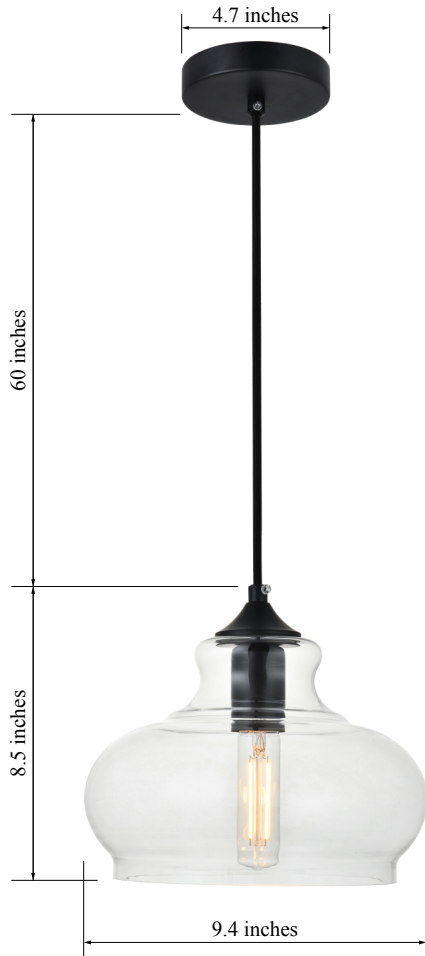

PRODUCT SPECIFICATION SHEET

DESTROY COLLECTION

Destry 1-Light Pendant lamp Clear Glass

Black
Item No:LD2246BK

Brass
Item No:LD2246BR

Chrome
Item No:LD2246C

Available Finishes

Dimensions

Canopy Size(in)	D4.7"H1"
Chain/Rod Length	60"
Length	N/A
Width	9.4"
Height	8.5"
Maximum Height	68.5"

Specifications

Finish	3 Finishes
Material	Iron / Glass
Glass Color	Clear
Type	Pendant lamp
Hanging Device	Cord
Voltage	110-125V
Dimmable	Yes
Warranty	1 Year Limited
Shipment Type	Small Parcel

Bulb / Socket

Socket Type	E26
Number of Lights	1
Wattage/Bulb	40W
Included	No

Installation

Indoor/Outdoor	Indoor
Dry/Wet/Damp	Dry
Weight	1.9 LBS
Wire Length	60"
Safety Rating	ETL Listed