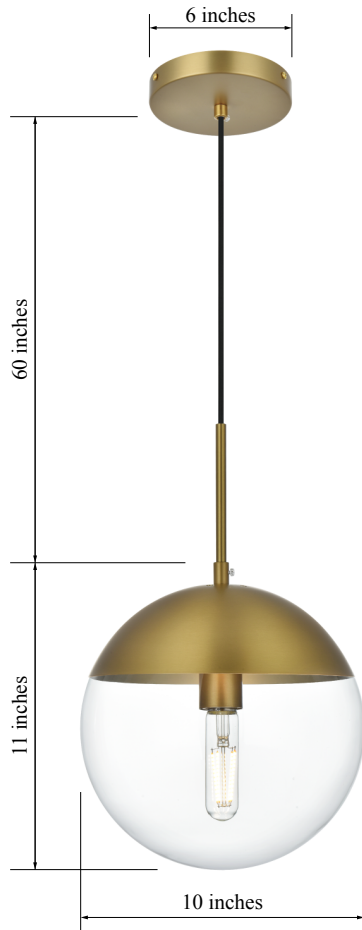

## ECLIPSE COLLECTION

Eclipse 1-Light Pendant lamp Clear Glass

Satin Gold  
Item No:LD6033SG

Black  
Item No:LD6033BK

Brass  
Item No:LD6037BR

Chrome  
Item No:LD6035C

Available Finishes

### Dimensions

Canopy Size(in)	D6"H1"
Chain/Rod Length	60"
Length	N/A
Width	10"
Height	11"
Maximum Height	65"

### Specifications

Finish	4 Finishes
Material	Iron / Glass
Glass Color	Clear
Type	Pendant lamp
Hanging Device	Cord
Voltage	110-125V
Dimmable	Yes
Warranty	1 Year Limited
Shipment Type	Small Parcel

### Bulb / Socket

Socket Type	E26
Number of Lights	1
Wattage/Bulb	40W
Included	No