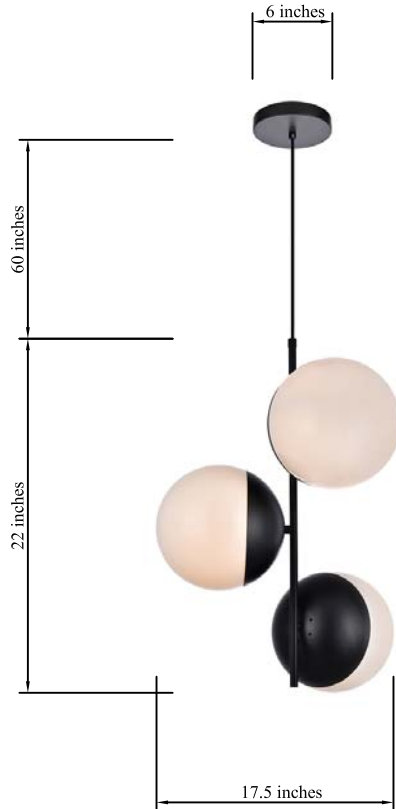

## ECLIPSE COLLECTION

ECLIPSE 3-Light Black Pendant Frosted White Glass

Black  
Item No:LD6122BK

Chrome  
Item No:LD6124C

Brass  
Item No:LD6126BR

Available Finishes

### Dimensions

Canopy Size(in)	D6"*H1"
Chain/Rod Length	N/A
Length	N/A
Width	17.5"
Height	22"
Maximum Height	96"

### Specifications

Finish	3 Finishes
Material	Iron / Glass
Glass Color	Frosted White
Type	Pendant
Hanging Device	Cord
Voltage	110-125V
Dimmable	Yes
Warranty	1 Year Limited
Shipment Type	Small Parcel

### Bulb / Socket

Socket Type	E26
Number of Lights	3
Wattage/Bulb	40W
Included	No