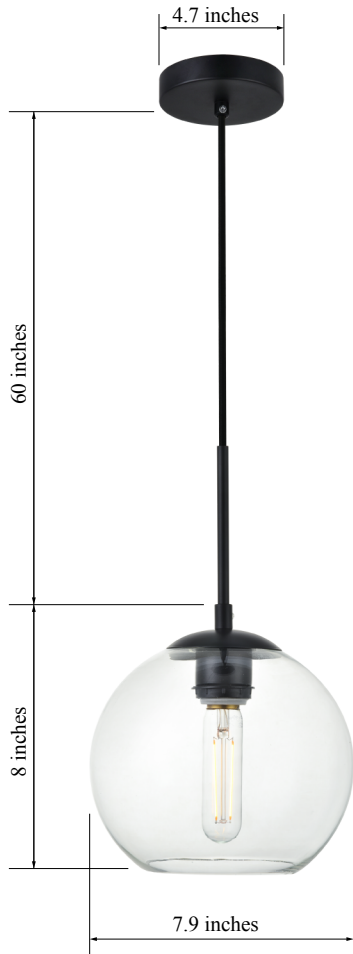

PRODUCT SPECIFICATION SHEET

BAXTER COLLECTION

Baxter 1-Light Pendant lamp Clear Glass

Black
Item No:LD2206BK

Brass
Item No:LD2206BR

Chrome
Item No:LD2206C

Satin Gold
Item No:LD2206SG

Available Finishes

Dimensions

Canopy Size(in)	D4.7"H1"
Chain/Rod Length	60"
Length	N/A
Width	7.9"
Height	8"
Maximum Height	68"

Specifications

Finish	4 Finishes
Material	Iron / Glass
Glass Color	Clear
Type	Pendant lamp
Hanging Device	Cord
Voltage	110-125V
Dimmable	Yes
Warranty	1 Year Limited
Shipment Type	Small Parcel

Bulb / Socket

Socket Type	E26
Number of Lights	1
Wattage/Bulb	40W
Included	No

Installation

Indoor/Outdoor	Indoor
Dry/Wet/Damp	Dry
Weight	2 LBS
Wire Length	60"
Safety Rating	ETL Listed