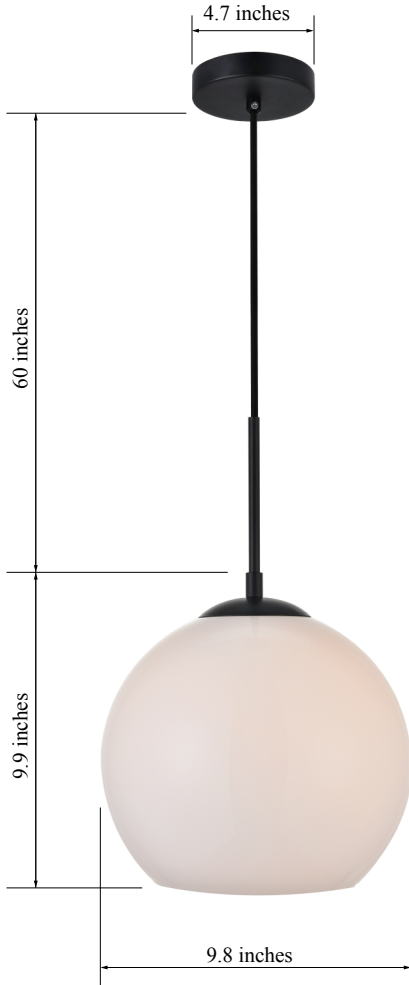

PRODUCT SPECIFICATION SHEET

BAXTER COLLECTION

Baxter 1-Light Pendant lamp Frosted white Glass

Black
Item No:LD2213BK

Brass
Item No:LD2213BR

Chrome
Item No:LD2213C

Available Finishes

Dimensions

Canopy Size(in)	D4.7"H1"
Chain/Rod Length	60"
Length	N/A
Width	9.8"
Height	9.9"
Maximum Height	69.9"

Specifications

Finish	3 Finishes
Material	Iron / Glass
Glass Color	Frosted white
Type	Pendant lamp
Hanging Device	Cord
Voltage	110-125V
Dimmable	Yes
Warranty	1 Year Limited
Shipment Type	Small Parcel

Bulb / Socket

Socket Type	E26
Number of Lights	1
Wattage/Bulb	40W
Included	No

Installation

Indoor/Outdoor	Indoor
Dry/Wet/Damp	Dry
Weight	2.6 LBS
Wire Length	60"
Safety Rating	ETL Listed