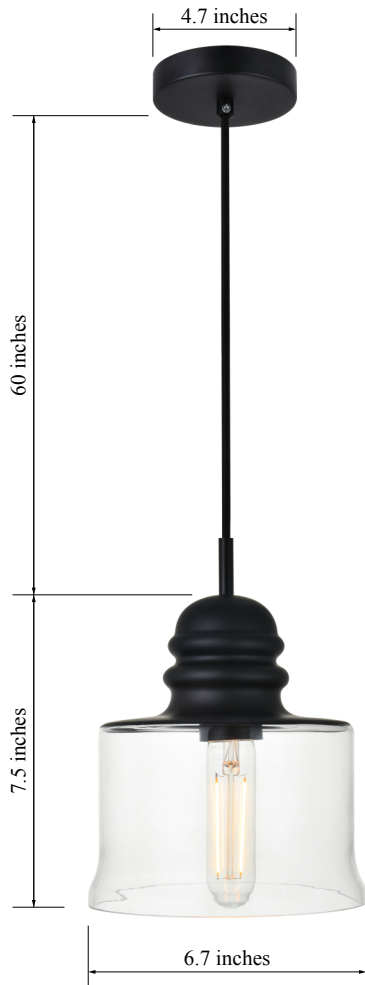

PRODUCT SPECIFICATION SHEET

KENNA COLLECTION

Kenna 1-Light Pendant lamp Black/Chrome and Clear Glass

Black
Item No:LD2253BK

Chrome
Item No:LD2253C

Satin Gold
Item No:LD2253SG

Available Finishes

Dimensions

Canopy Size(in)	D4.7"H1"
Chain/Rod Length	60"
Length	N/A
Width	6.7"
Height	7.5"
Maximum Height	67.5"

Specifications

Finish	3 Finishes
Material	Iron / Glass
Glass Color	Black/Chrome and Clear
Type	Pendant lamp
Hanging Device	Cord
Voltage	110-125V
Dimmable	Yes
Warranty	1 Year Limited
Shipment Type	Small Parcel

Bulb / Socket

Socket Type	E26
Number of Lights	1
Wattage/Bulb	40W
Included	No

Installation

Indoor/Outdoor	Indoor
Dry/Wet/Damp	Dry
Weight	2 LBS
Wire Length	60"
Safety Rating	ETL Listed