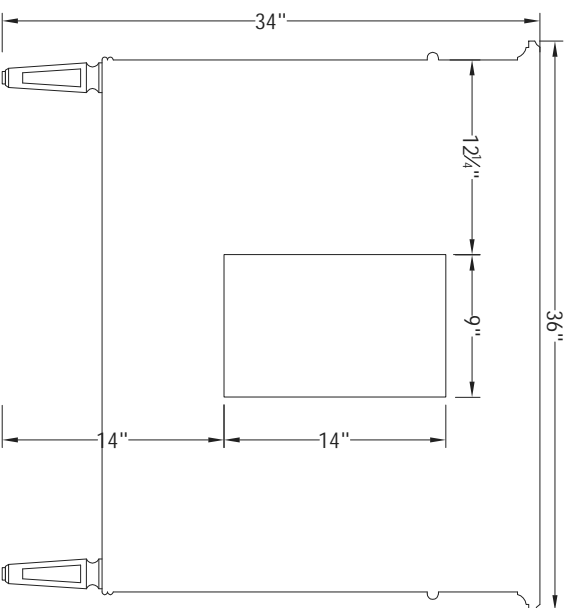

Front view

Side view

Top view

- Clear mirror
- Drawer installed with quiet metal slides
- Carerra white marble top
- KD leg

DWG. NO.:

MODEL NO.:

VF-1101

ALTERATIONS

1	
2	
3	
4	

FOR PROPOSAL ONLY ALL DIMENSIONS TO BE VERIFIED

SCALE:

DWG. BY:

CHECKED BY:

DATE: 10/04/2016

PROJECT:

Qty: