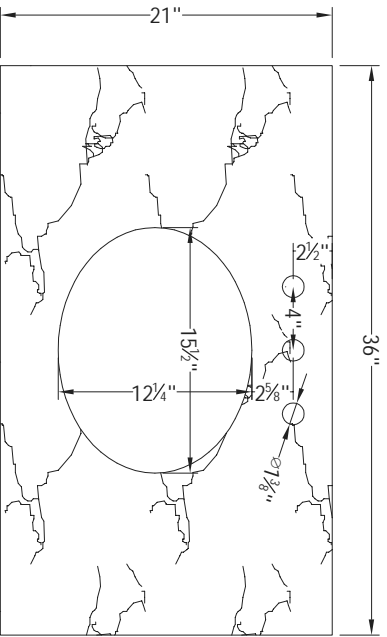

Front view

Side view

Top view

- Clear mirror
- Drawer installed with quiet metal slides
- Carerra white marble top
- KD leg

DWG. NO.:

MODEL NO.:

VF-1101

ALTERATIONS

1	
2	
3	
4	

FOR PROPOSAL ONLY ALL DIMENSIONS TO BE VERIFIED

SCALE:

DWG. BY:

CHECKED BY:

DATE: 10/04/2016

PROJECT:

Qty: