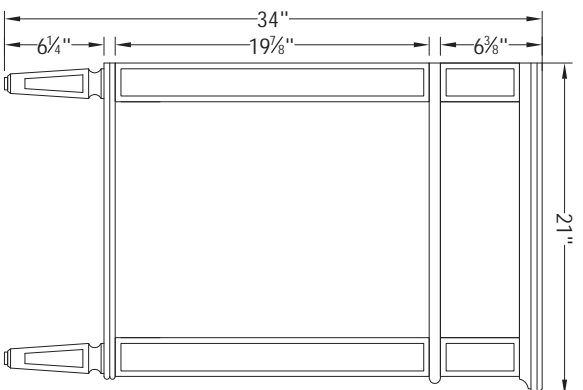

Front view

Side view

Top view

- Clear mirror
- Drawer installed with quiet metal slides
- Carerra white marble top
- KD leg

DWG. NO.:

MODEL NO.:

VF-1101

ALTERATIONS

1	
2	
3	
4	

FOR PROPOSAL ONLY ALL DIMENSIONS TO BE VERIFIED

SCALE:

DWG. BY:

CHECKED BY:

DATE: 10/04/2016

PROJECT:

Qty: