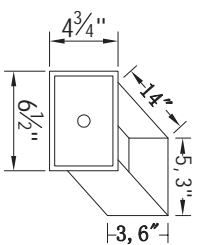

Front view

Side view

Top view

- Clear mirror
- Drawer installed with quiet metal slides
- Carerra white marble top
- KD leg

DWG. NO.:

MODEL NO.:

VF-1101

ALTERATIONS

1	
2	
3	
4	

FOR PROPOSAL ONLY ALL DIMENSIONS TO BE VERIFIED

SCALE:

DWG. BY:

CHECKED BY:

DATE: 10/04/2016

PROJECT:

Qty: