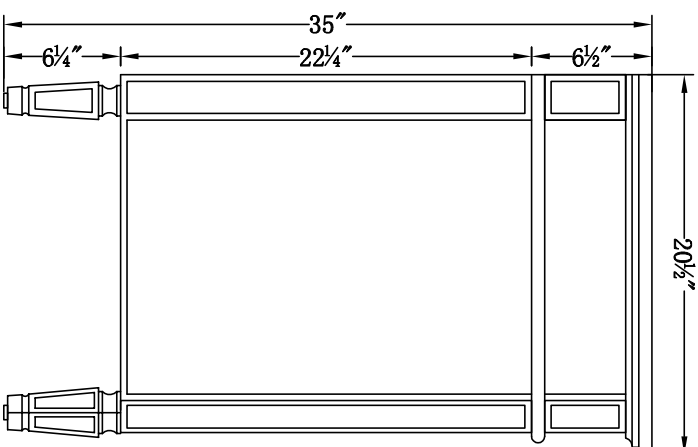

Front view

Side view

Top view

- Silver finish
- Clear mirror
- GuangXi White marble
- KD leg

DWG. NO.:

MODEL NO.:

VF-1100

ALTERATIONS

△

△

△

△

FOR PROPOSAL ONLY ALL DIMENSIONS TO BE VERIFIED

SCALE:

DWG. BY:

CHECKED BY: