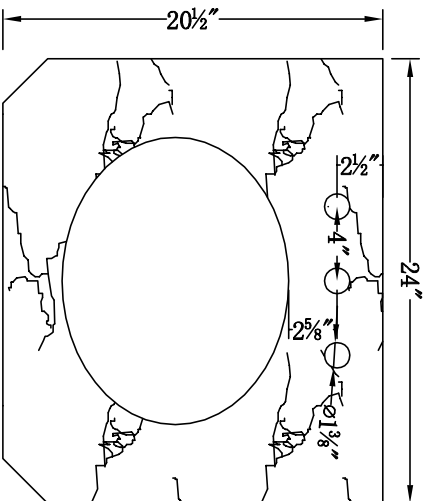

Front view

Side view

Top view

- Silver finish
- Clear mirror
- GuangXi White marble
- KD leg

DWG. NO.:

MODEL NO.:

VF-1100

ALTERATIONS

△

△

△

△

FOR PROPOSAL ONLY ALL DIMENSIONS TO BE VERIFIED

SCALE:

DWG. BY:

CHECKED BY: