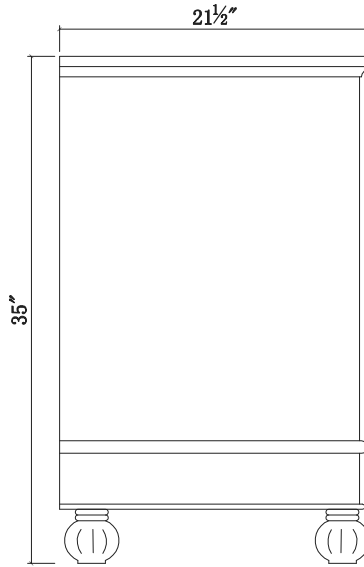

Front view

Side view

- Teak finish
- GuangXi White marble
- Drawer installed with full extension slides

Top view

DWG. NO.:
VF-1047

MODEL NO.:

ALTERATIONS

1	
2	
3	
4	

FOR PROPOSAL ONLY ALL DIMENSIONS TO BE VERIFIED

SCALE:

DWG. BY:

CHECKED BY:

DATE:

PROJECT:

Qty:

Color: