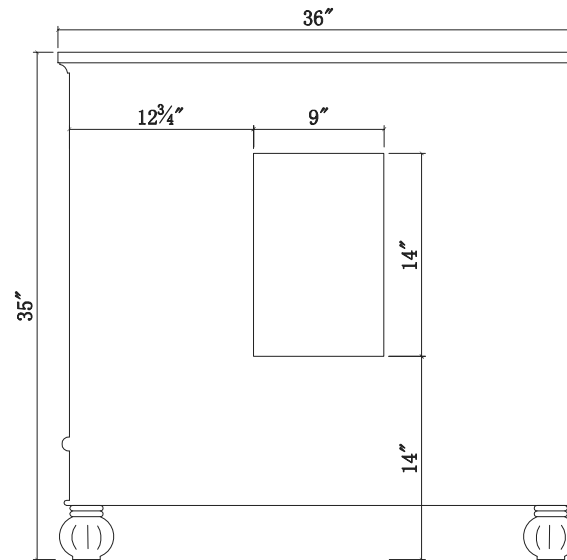

Front view

Side view

- Teak finish
- GuangXi White marble
- Drawer installed with full extension slides

Top view

DWG. NO.:
VF-1047

MODEL NO.:

ALTERATIONS

1	
2	
3	
4	