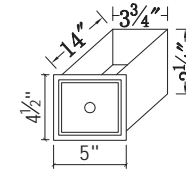

Front view

Side view

- Teak finish
- GuangXi White marble
- Drawer installed with full extension slides

Top view

DWG. NO.:
VF-1047

MODEL NO.:

ALTERATIONS

1	
2	
3	
4	