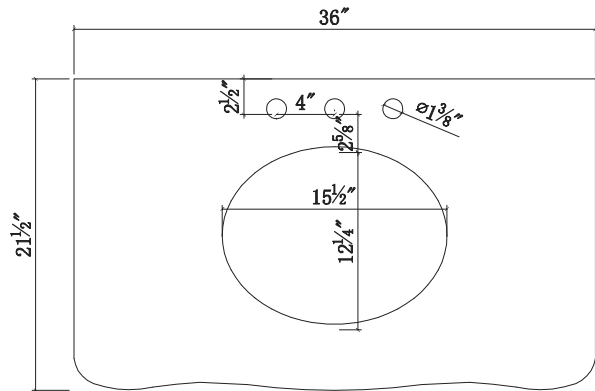

Front view

Side view

- Teak finish
- GuangXi White marble
- Drawer installed with full extension slides

Top view

DWG. NO.:
VF-1047

MODEL NO.:

ALTERATIONS

1	
2	
3	
4	

FOR PROPOSAL ONLY ALL DIMENSIONS TO BE VERIFIED

SCALE:

DWG. BY:

CHECKED BY:

DATE:

PROJECT:

Qty:

Color: