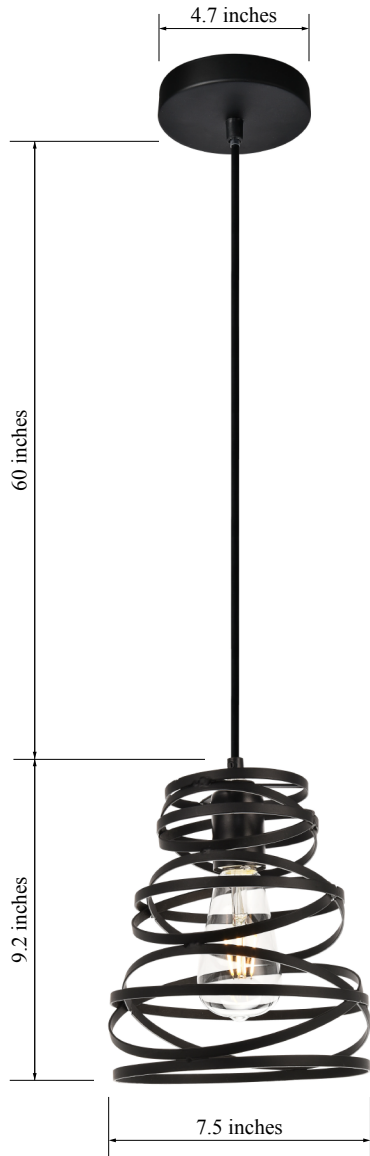

PRODUCT SPECIFICATION SHEET

SYBIL COLLECTION

Sybil 1-Light Pendant lamp Iron Shade

Black
Item No:LDPD3011

Dimensions

Canopy Size(in)	D4.7"H1"
Chain/Rod Length	60"
Length	N/A
Width	7.5"
Height	9.2"
Maximum Height	69.2"

Specifications

Finish	1 Finishes
Material	Iron
Glass Color	N/A
Type	Pendant lamp
Hanging Device	Cord
Voltage	110-125V
Dimmable	Yes
Warranty	1 Year Limited
Shipment Type	Small Parcel

Bulb / Socket

Socket Type	E26
Number of Lights	1
Wattage/Bulb	40W
Included	No

Installation

Indoor/Outdoor	Indoor
Dry/Wet/Damp	Dry
Weight	1.9 LBS
Wire Length	60"
Safety Rating	ETL Listed

Available Finishes