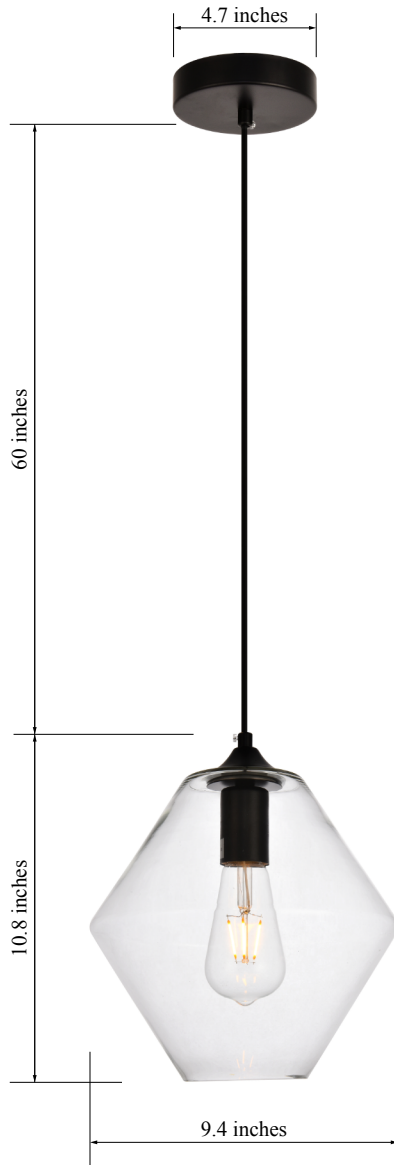

PRODUCT SPECIFICATION SHEET

COLLECTION

1-Light Pendant lamp Clear Glass

Black
Item No:LDPD2115

Dimensions

Canopy Size(in)	D4.7"H1"
Chain/Rod Length	60"
Length	N/A
Width	9.4"
Height	10.8"
Maximum Height	70.8"

Specifications

Finish	1 Finishes
Material	Iron / Glass
Glass Color	Clear
Type	Pendant lamp
Hanging Device	Cord
Voltage	110-125V
Dimmable	Yes
Warranty	1 Year Limited
Shipment Type	Small Parcel

Bulb / Socket

Socket Type	E26
Number of Lights	1
Wattage/Bulb	40W
Included	No

Installation

Indoor/Outdoor	Indoor
Dry/Wet/Damp	Dry
Weight	2.8 LBS
Wire Length	60"
Safety Rating	ETL Listed

Available Finishes