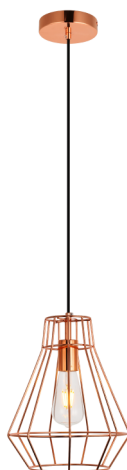

## COLLECTION

1-Light Pendant lamp Iron Shade

Black  
Item No:LDPD2087

Copper  
Item No:LDPD2088

Available Finishes

### Dimensions

Canopy Size(in)	D4.7"H1"
Chain/Rod Length	60"
Length	N/A
Width	9"
Height	12"
Maximum Height	72"

### Specifications

Finish	2 Finishes
Material	Iron
Glass Color	N/A
Type	Pendant lamp
Hanging Device	Cord
Voltage	110-125V
Dimmable	Yes
Warranty	1 Year Limited
Shipment Type	Small Parcel

### Bulb / Socket

Socket Type	E26
Number of Lights	1
Wattage/Bulb	40W
Included	No