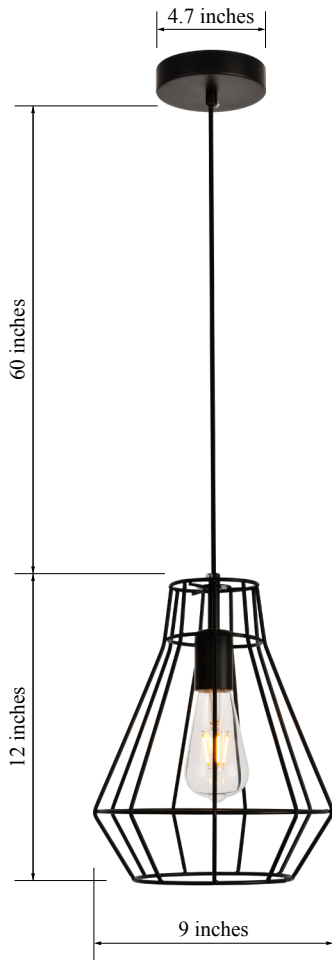

## COLLECTION

1-Light Pendant lamp Iron Shade

Black  
Item No:LDPD2087

Copper  
Item No:LDPD2088

Available Finishes

### Dimensions

Canopy Size(in)	D4.7"H1"
Chain/Rod Length	60"
Length	N/A
Width	9"
Height	12"
Maximum Height	72"

### Specifications

Finish	2 Finishes
Material	Iron
Glass Color	N/A
Type	Pendant lamp
Hanging Device	Cord
Voltage	110-125V
Dimmable	Yes
Warranty	1 Year Limited
Shipment Type	Small Parcel

### Bulb / Socket

Socket Type	E26
Number of Lights	1
Wattage/Bulb	40W
Included	No