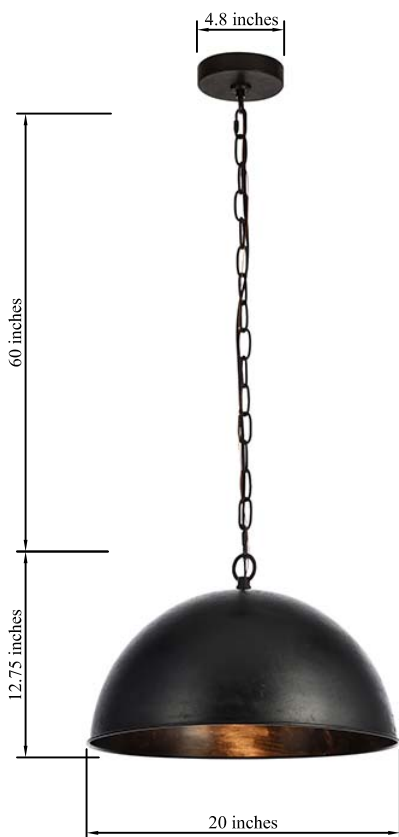

PRODUCT SPECIFICATION SHEET

MERCE COLLECTION

MERCE 1-Light Vintage Black Pendant

Vintage Black
Item No:LD6013D20BK

Manual Brass
Item No:LD6013D20BR

Vintage Silver
Item No:LD6013D20S

Available Finishes

Dimensions

Canopy Size(in)	D4.8"*H1"
Chain/Rod Length	60"
Length	N/A
Width	20"
Height	12.75"
Maximum Height	74.1"

Specifications

Finish	3 Finishes
Material	Iron
Glass Color	N/A
Type	Pendant
Hanging Device	Chain
Voltage	110-125V
Dimmable	Yes
Warranty	1 Year Limited
Shipment Type	Small Parcel

Bulb / Socket

Socket Type	E26
Number of Lights	1
Wattage/Bulb	40W
Included	No

Installation

Indoor/Outdoor	Indoor
Dry/Wet/Damp	Dry
Weight	6 LBS
Wire Length	78.7"
Safety Rating	ETL Listed