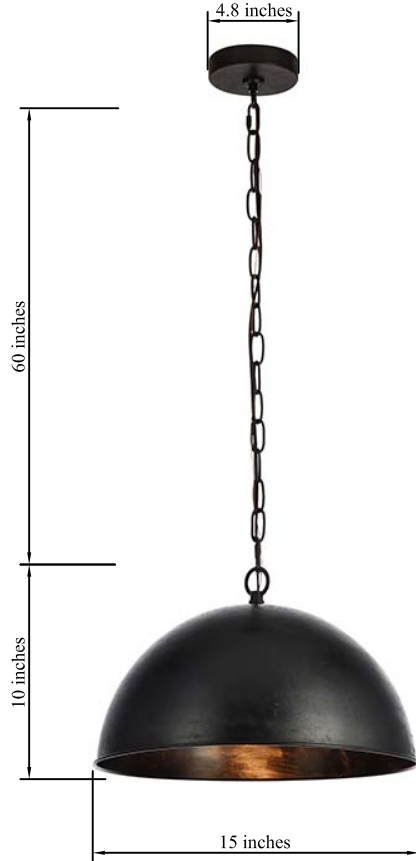

## MERCE COLLECTION

MERCE 1-Light Vintage Black Pendant

Vintage Black  
Item No:LD6013D15BK

Manual Brass  
Item No:LD6013D15BR

Vintage Silver  
Item No:LD6013D15S

Available Finishes

### Dimensions

Canopy Size(in)	D4.8"*H1"
Chain/Rod Length	60"
Length	N/A
Width	15"
Height	10"
Maximum Height	71.2"

### Specifications

Finish	3 Finishes
Material	Iron
Glass Color	N/A
Type	Pendant
Hanging Device	Chain
Voltage	110-125V
Dimmable	Yes
Warranty	1 Year Limited
Shipment Type	Small Parcel