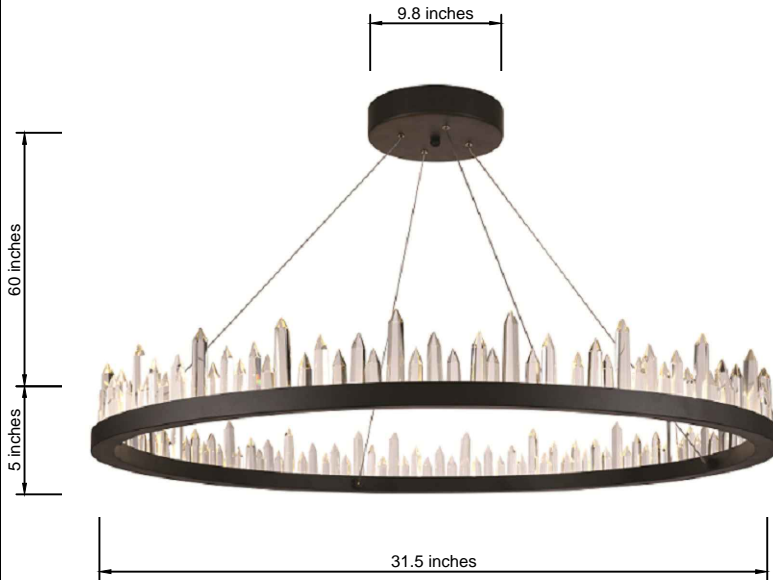

PRODUCT SPECIFICATION SHEET

MALTA COLLECTION

Malta Satin Dark Grey Clear Crystal

Satin Dark Grey
Item No:1705D31SDG

Dimensions

Canopy Size(in)	D9.8"*H2"
Chain/Rod Length	60"
Length	N/A
Width	31.5"
Height	5"
Maximum Height	67"

Specifications

Finish	1 Finishes
Material	Iron/Crystal
Crystal Color	Clear
Type	Pendant
Hanging Device	Steel Wire
Voltage	110-125V
Dimmable	Yes
Warranty	1 Year Limited
Shipment Type	Small Parcel

Bulb / Socket

Socket Type	LED
Number of Lights	N/A
Wattage/Bulb	40W
Included	No

Installation

Indoor/Outdoor	Indoor
Dry/Wet/Damp	Dry
Weight	19.9 LBS
Wire Length	144"
Safety Rating	ETL Listed