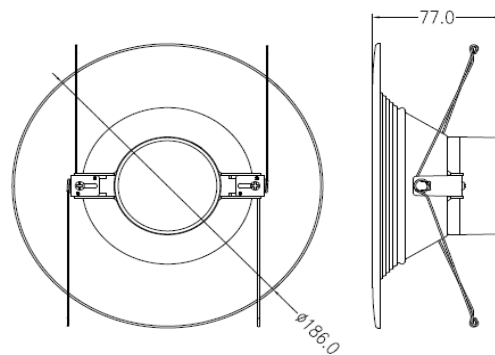

## Installation

- LED Downlight embedded
- Size:  $\Phi 7.3$ "(186mm)\*H3"(77mm)

LUMINOUS INTENSITY DISTRIBUTION DIAGRAM

## Specifications

Category	RETROFIT	Individual Box Weight per Unit (LBS)	0.77
Shape	ROUND	Inner Package Length (Inch)	16.53
Bulb Base Type	INTEGRATED LED	Inner Package Width (Inch)	11.42
Bulb Base Finish	N/A	Inner Package Height (Inch)	16.30
Color Temperature	2700K	Inner Package Weight Per Unit (Lbs)	9.60
Beam Angle	100°	Inner Package Quantity	12.00
Finish	MATTE WHITE	Carton Package Length (Inch)	25.59
CRI	90	Carton Package Width (Inch)	15.35
Average Life (Hours)	50000	Carton Package Height (Inch)	16.93
Estimated Yearly Energy Cost (11 ¢/Kwh)	1.45	Carton Package Weight Per Unit (Lbs)	28.60
Life Based On 3Hrs/Day (Years)	45.66	Carton Quantity	24.00
Product Length (Inch)	N/A	Lamp Type	Downlight
Product Width (Inch)	7.3	Bulb Shape	N/A
Product Height (Inch)	3	Dry/Wet/Damp	Wet
Product Extension (Inch)	N/A	Energy Star	yes
Product Weight Per Unit (Lbs)	0.21	Power Factor	0.90
Dimmable	YES	Current	105MA
Watts	12W	Lumen/Watt	71.00
Watt Equivalent	70	Warranty (Year)	5.00
Lumens	850	DLC (Yes/No)	NO
Certification (UL/ETL/FCC)	UL	Input Voltage	120V
Individual Box LENGTH (INCH)	7.87	Housing Material	Aluminum
Individual Box Width (INCH)	3.54	Lens	PC
Individual Box HEIGHT (INCH)	7.75	Led Type	Bridgelux 2835