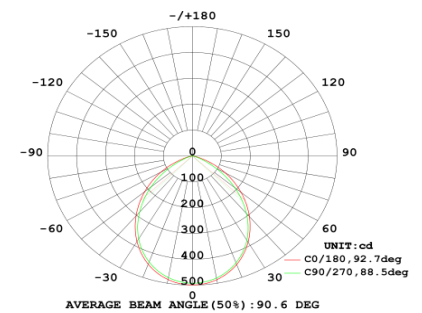

## Installation

- LED Downlight embedded
- Size:  $\Phi 7.3$ "(186mm)\*H3"(77mm)

LUMINOUS INTENSITY DISTRIBUTION DIAGRAM

## Specifications

Category	RETROFIT	Individual Box Weight per Unit (LBS)	0.77
Shape	ROUND	Inner Package Length (Inch)	16.53
Bulb Base Type	INTEGRATED LED	Inner Package Width (Inch)	11.42
Bulb Base Finish	N/A	Inner Package Height (Inch)	16.30
Color Temperature	2700K	Inner Package Weight Per Unit (Lbs)	9.60
Beam Angle	100°	Inner Package Quantity	12.00
Finish	MATTE WHITE	Carton Package Length (Inch)	25.59
CRI	90	Carton Package Width (Inch)	15.35
Average Life (Hours)	50000	Carton Package Height (Inch)	16.93
Estimated Yearly Energy Cost (11 ¢/Kwh)	1.45	Carton Package Weight Per Unit (Lbs)	28.60
Life Based On 3Hrs/Day (Years)	45.66	Carton Quantity	24.00
Product Length (Inch)	N/A	Lamp Type	Downlight
Product Width (Inch)	7.3	Bulb Shape	N/A
Product Height (Inch)	3	Dry/Wet/Damp	Wet
Product Extension (Inch)	N/A	Energy Star	yes
Product Weight Per Unit (Lbs)	0.21	Power Factor	0.90
Dimmable	YES	Current	105MA
Watts	12W	Lumen/Watt	71.00
Watt Equivalent	70	Warranty (Year)	5.00
Lumens	850	DLC (Yes/No)	NO
Certification (UL/ETL/FCC)	UL	Input Voltage	120V
Individual Box LENGTH (INCH)	7.87	Housing Material	Aluminum
Individual Box Width (INCH)	3.54	Lens	PC
Individual Box HEIGHT (INCH)	7.75	Led Type	Bridgelux 2835