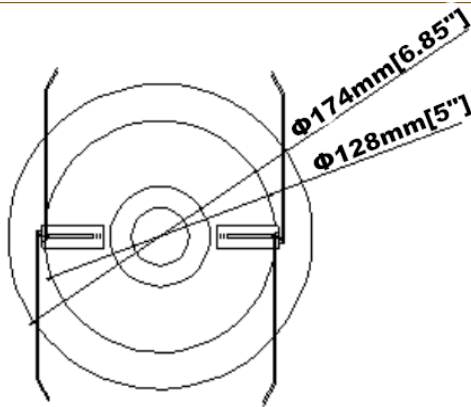

RE500MW

5" MATTE WHITE CONE BAFFLE TRIM

120V R30 / PAR30 TRIM

Elitco Lighting

Project

Location

PRODUCT DESCRIPTION

5" MATTE WHITE CONE BAFFLE TRIM

to be use in line voltage, airtight application.

LAMPING: Accomodates a 75W PAR30 R30 bulb, please see housing for maximum wattage allowed according to selection.

Powder coated for abrasion resistance, steel coil spring secure to housing.

PS Version is wet location.

DIAMETER: 6.85"

FINISHES: Matte White