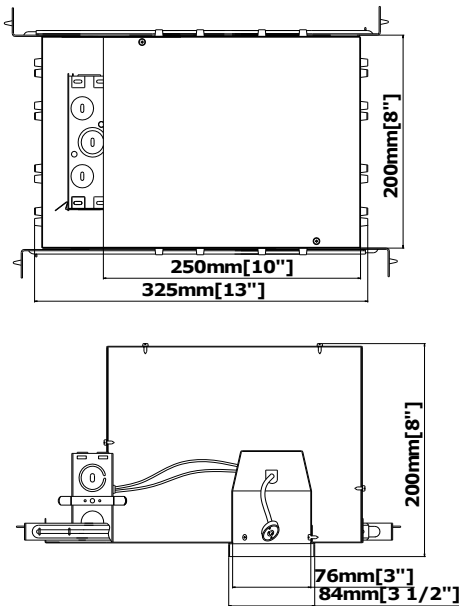

R3-G19ICA

3" LINE VOLTAGE GU-10 IC NEW CONSTRUCTION HOUSING
120V - IC AIR TIGHT GU-10 HOUSING

Project

Location

PRODUCT DESCRIPTION

R3-G19ICAT housing is designed for IC rated ceiling. Accommodates up to 35W GU10 Halogen & LED lamps.

SPECIFICATIONS

HOUSING: Low 7 3/8" profile for shallow ceilings. Pre-wired .037" steel housing adjusts up to 1 3/4" ceiling thickness. Trim is secured with torsion wing springs/standard coil springs. Designed to be installed in new applications. IC rated housing may have direct contact with insulation.

AIR FLOW RESTRICTION: Airtight models are designed to restrict air flow from room into plenums in compliance to the WSEC-Washington State Energy Code (less than 2.0 CFM-Cubic Feet per Minutes)

MOUNTING FRAME: Supplied with (2) 24" adjustable bar hangers . Bar hangers equipped with (nail-less installation) 3/4" serrated barbed studs for secure mounting in wood joists.

JUNCTION BOX: Pre-wired, galvanized steel J-box with (4) knock-outs. Strain clamps and ground wire. Equipped with safety standard thermal protector rated for 90°C.

LABELS: ETL/CETL listed (ETL listed number: 4005878) ETL listed for through-branch wiring (8) No. 12 AWG 90°C and damp locations.