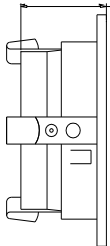

R3-409MW

3" ROUND SHOWER TRIM

Elitco Lighting

Project

Location

36mm [1 1/2\"]

PRODUCT DESCRIPTION

3" Round Shower Trim With Flat Frosted Glass (DAMP Location).

To be used in low and line voltage applications .

LAMPING: Accommodates an MR-16 or GU-10 bulb, please see housing for maximum wattage allowed according to selection.

Painted finishes are powder coated for abrasion resistance, frosted lenses included. Steel metal clips secure to housing

DIAMETER: 3.5 "

FINISHES: Matte White (MW)

COMPATIBLE HOUSINGS

Model	Description
R3-050	3" LOW VOLTAGE NONIC REMODELING HOUSING FOR REMOTE TRANSFORMER(NOT SUPPLIED)50W MAX MR-16
R3-499AT	3" LOW VOLTAGE NONIC AIRTITE NEW CONSTRUCTION HOUSING 50W MAX MR-16
R3-499ICA	3" LOW VOLTAGE IC AIRTITE HOUSING 50W MAX MR-16
R3-499RAT	3" LOW VOLTAGE NONIC AIRTITE REMODELING HOUSING 50W MAX MR-16
R3-G19AT	3" LINE VOLTAGE NONIC AIRTITE NEW CONSTRUCTION GU-10 HOUSING 50W MAX GU-10
R3-G19RAT	3" LINE VOLTAGE NONIC AIRTITE REMODELING GU-10 HOSUING 50W MAX GU-10
R3-G19ICA	3"LINE VOLTAGE IC AIRTITE NEW CONSTRUCTION HOUSING 50W MAX GU-10