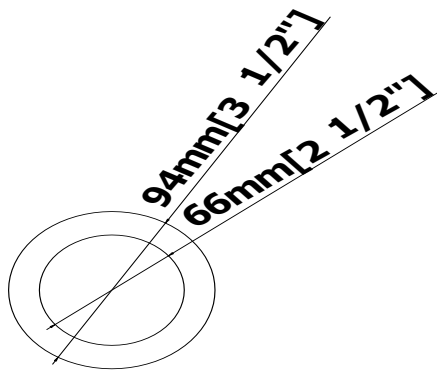

R3-409MW

3" ROUND SHOWER TRIM

Elitco Lighting

Project

Location

36mm [1 1/2\"]

PRODUCT DESCRIPTION

3" Round Shower Trim With Flat Frosted Glass (DAMP Location).

DIAMETER: 3.5 "

FINISHES: Matte White (MW)

COMPATIBLE HOUSINGS

Model	Description
R3-050	3" LOW VOLTAGE NONIC REMODELING HOUSING FOR REMOTE TRANSFORMER(NOT SUPPLIED)50W MAX MR-16
R3-499AT	3" LOW VOLTAGE NONIC AIRTITE NEW CONSTRUCTION HOUSING 50W MAX MR-16
R3-499ICA	3" LOW VOLTAGE IC AIRTITE HOUSING 50W MAX MR-16
R3-499RAT	3" LOW VOLTAGE NONIC AIRTITE REMODELING HOUSING 50W MAX MR-16
R3-G19AT	3" LINE VOLTAGE NONIC AIRTITE NEW CONSTRUCTION GU-10 HOUSING 50W MAX GU-10
R3-G19RAT	3" LINE VOLTAGE NONIC AIRTITE REMODELING GU-10 HOSUING 50W MAX GU-10
R3-G19ICA	3"LINE VOLTAGE IC AIRTITE NEW CONSTRUCTION HOUSING 50W MAX GU-10