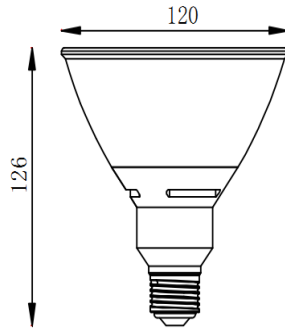

Performance

- LED PAR bulb is designed to provide 25000 hours of life, 22Watt.
- Energy-saving & Super bright, saving 85% energy compared with traditional halogen lamp
- UL compliant.

Construction

- Die-cast Aluminum for excellent heat dissipation
- Dimmable.

Installation

- Rated for indoor use
- Suitable for damp locations.
- Can't be used in totally enclosed fixtures
- Not for use with emergency exit fixtures or emergency exit lights
- Size:Φ4.72"(120mm)*H4.96"(126mm)

Specifications

Category	Light Bulb	Inner Package Length (Inch)	15.04
Bulb Shape	PAR38	Inner Package Width (Inch)	10.16
Bulb Base Type	E26	Inner Package Height (Inch)	6.1
Bulb Base Finish	Chrome	Inner Package Weight Per Unit (Lbs)	7.33
Color Temperature	5000K	Inner Package Weight Per Unit (Lbs)	6
Beam Angle	35°		
Finish	White		
CRI	80		
Average Life (Hours)	25000		
Estimated Yearly Energy Cost (11 ¢/Kwh)	2.65		
Life Based On 3Hrs/Day (Years)	22.83	Lamp Type	PAR38
Product Length (Inch)	N/A	Dry/Wet/Damp	Damp
Product Width (Inch)	4.72	Energy Star	NO
Product Height (Inch)	4.96	Power Factor	>0.9
Product Extension (Inch)	N/A	Current	205mA
Product Weight Per Unit (Lbs)	0.95	Lumen/Watt	75
Dimmable	YES	Warranty (Year)	3
Watts	22W	DLC (Yes/No)	No
Watt Equivalent	100W	Input Voltage	120V
Lumens	1650	Housing Material	Aluminum
Certification (UL/ETL/FCC)	UL	Lens	Plastic
Individual Box Length (Inch)	4.88	Led Type	Epistar
Individual Box Width (Inch)	4.88		
Individual Box Height (Inch)	5.71		
Individual Box Weight Per Unit (Lbs)	1.09		