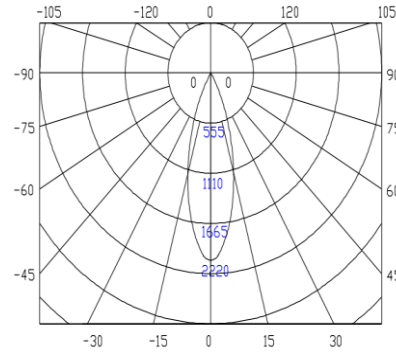

Specifications

Category	Light Bulb	Inner Package Length (Inch)	15.04
Bulb Shape	PAR38	Inner Package Width (Inch)	10.16
Bulb Base Type	E26	Inner Package Height (Inch)	6.1
Bulb Base Finish	Chrome	Inner Package Weight Per Unit (Lbs)	7.33
Color Temperature	5000K	Inner Package Weight Per Unit (Lbs)	6
Beam Angle	35°		
Finish	White		
CRI	80		
Average Life (Hours)	25000		
Estimated Yearly Energy Cost (11 ¢/Kwh)	2.65		
Life Based On 3Hrs/Day (Years)	22.83	Lamp Type	PAR38
Product Length (Inch)	N/A	Dry/Wet/Damp	Damp
Product Width (Inch)	4.72	Energy Star	NO
Product Height (Inch)	4.96	Power Factor	>0.9
Product Extension (Inch)	N/A	Current	205mA
Product Weight Per Unit (Lbs)	0.95	Lumen/Watt	75
Dimmable	YES	Warranty (Year)	3
Watts	22W	DLC (Yes/No)	No
Watt Equivalent	100W	Input Voltage	120V
Lumens	1650	Housing Material	Aluminum
Certification (UL/ETL/FCC)	UL	Lens	Plastic
Individual Box Length (Inch)	4.88	Led Type	Epistar
Individual Box Width (Inch)	4.88		
Individual Box Height (Inch)	5.71		
Individual Box Weight Per Unit (Lbs)	1.09		