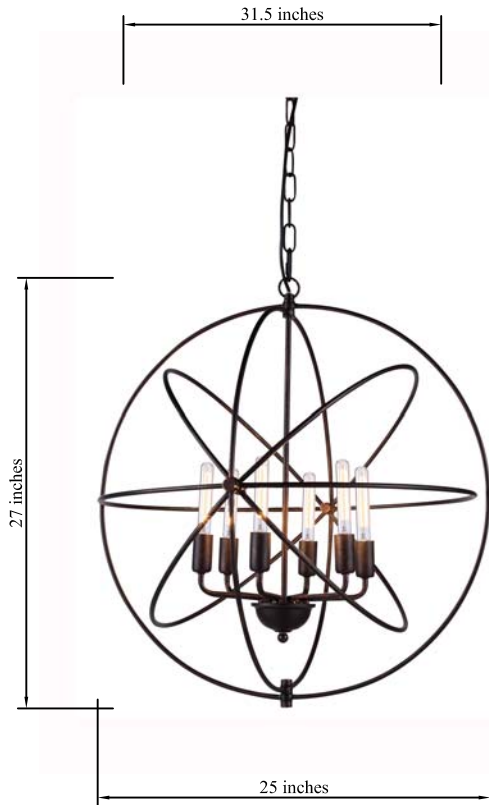

PRODUCT SPECIFICATION SHEET

VIENNA COLLECTION

VIENNA 6-Light Dark Bronze Pendant

Dark Bronze
Item No:1453D25DB

Polished Nickel
Item No:1453D25PN

Available Finishes

The Collection is composed of Pendants and Wall Sconces

Dimensions

Canopy Size(in)	D4.7"*H3"
Chain/Rod Length	60"
Length	N/A
Width	25"
Height	27"
Maximum Height	87"

Specifications

Finish	2 Finishes
Material	Iron
Glass Color	N/A
Type	Pendant
Hanging Device	Chain
Voltage	110-125V
Dimmable	Yes
Warranty	1 Year Limited
Shipment Type	Small Parcel

Bulb / Socket

Socket Type	E12
Number of Lights	6
Wattage/Bulb	40W
Included	No

Installation

Indoor/Outdoor	Indoor
Dry/Wet/Damp	Dry
Weight	11 LBS
Wire Length	72"
Safety Rating	UL/UCL Listed