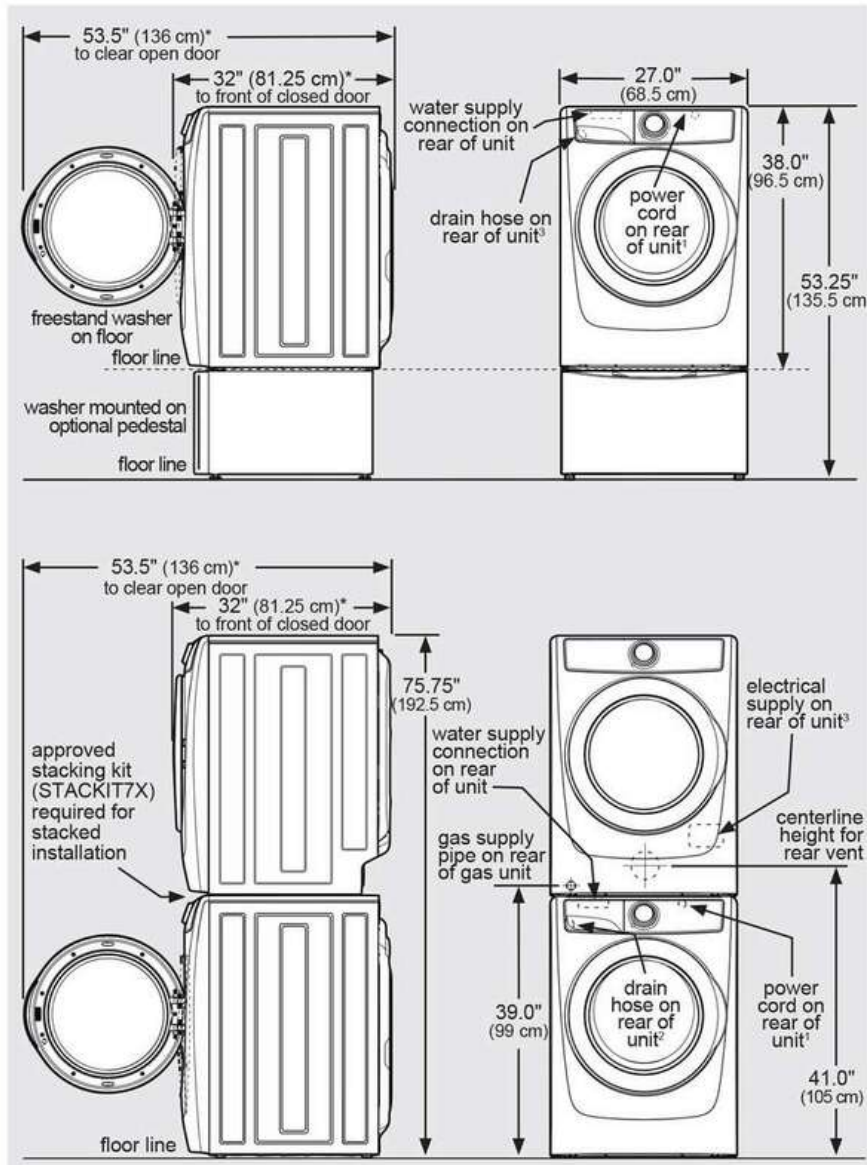

CANADA • 5855 Terry Fox Way • Mississauga, ON L5V 3E4 • 1-800-265-8352 • electrolux.ca

Installation Diagram

Washer dimensions

*Connection of water inlet hose on steam dryer adds 3/4 in. (2 cm) to installation depth.

¹Power supply cord length on washer approximately 60 inches (152.5 cm).

²Drain hose length on washer approximately 59 inches (150 cm).

³Power supply cord length on gas dryer or electric Canadian dryer approximately 60 inches (152.5 cm).