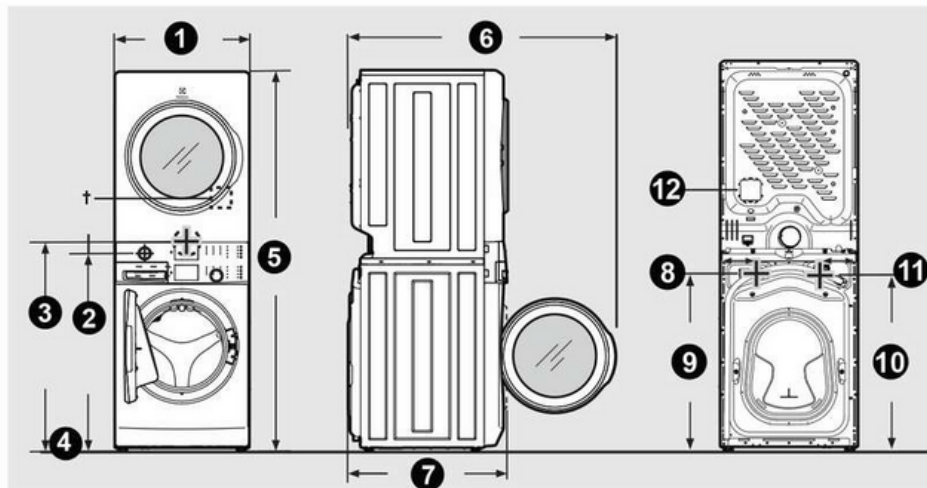

CANADA • 5855 Terry Fox Way • Mississauga, ON L5V 3E4 • 1-800-265-8352 • electrolux.ca

Installation Diagram

Laundry Center Dimensions

[†] Dryer electrical supply on rear of unit.

NOTE

- Allow minimum 36" of depth space for proper installation with 90° quick turn elbow for venting.
- Connection of water inlet hose on steam laundry center adds 3/4 in. (2 cm) to installation depth.
- Power supply cord length on washer approximately 60 inches (152.5 cm).
- Drain hose length on washer approximately 59 inches (150 cm).
- Power supply cord length on gas laundry center or electric Canadian laundry center approximately 60 inches (152.5 cm).

Gas to Propane Dryer Conversion Kit

P/N: PCK4200

Laundry Center Dimensions

1. Unit width	27" (69 cm)
2. Height to gas supply pipe on rear of gas unit	39.7" (101 cm)
3. Centerline height for rear vent	41.8" (106 cm)
4. Floor line	--
5. Unit height	76.3" (194 cm)
6. Door clearance	53.9" (137 cm)
7. Unit depth	31.9" (81 cm)
8. Width distance to water connections	7.8" (20 cm)
9. Height to water connections	35.7" (91 cm)
10. Height to washer power connections	35.5" (91 cm)
11. Width distance to washer power connections	7.1" (18 cm)
12. Height to dryer electrical supply	48" (122 cm)