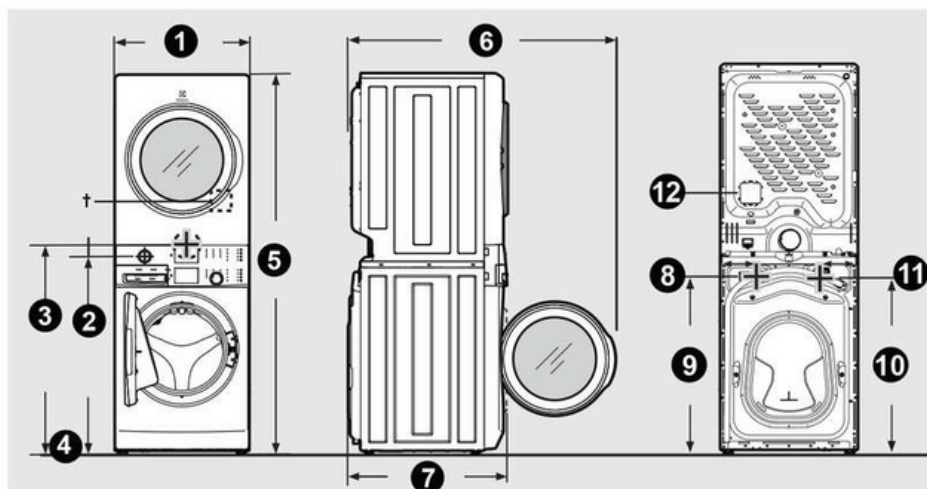

Dimensions and Volume

Height	76 1/4"
Width	27"
Depth	32"
Minimum Depth for Installation	36"
Washer Drum Capacity	4.4 Cu. Ft.
Dryer Drum Capacity	8 Cu. Ft.

Energy Data

Energy Efficiency	Tier 1
kWh/year	50 kWh
Water Usage/Year	4154 Gallons

CANADA • 5855 Terry Fox Way • Mississauga, ON L5V 3E4 • 1-800-265-8352 • electrolux.ca

Installation Diagram

Laundry Center Dimensions

[†] Dryer electrical supply on rear of unit.

NOTE

- Allow minimum 36" of depth space for proper installation with 90° quick turn elbow for venting.
- Connection of water inlet hose on steam laundry center adds 3/4 in. (2 cm) to installation depth.
- Power supply cord length on washer approximately 60 inches (152.5 cm).
- Drain hose length on washer approximately 59 inches (150 cm).
- Power supply cord length on gas laundry center or electric Canadian laundry center approximately 60 inches (152.5 cm).

Gas to Propane Dryer Conversion Kit

P/N: PCK4200

Laundry Center Dimensions	
1. Unit width	27" (69 cm)
2. Height to gas supply pipe on rear of gas unit	39.7" (101 cm)
3. Centerline height for rear vent	41.8" (106 cm)
4. Floor line	--
5. Unit height	76.3" (194 cm)
6. Door clearance	53.9" (137 cm)
7. Unit depth	31.9" (81 cm)
8. Width distance to water connections	7.8" (20 cm)
9. Height to water connections	35.7" (91 cm)
10. Height to washer power connections	35.5" (91 cm)
11. Width distance to washer power connections	7.1" (18 cm)
12. Height to dryer electrical supply	48" (122 cm)