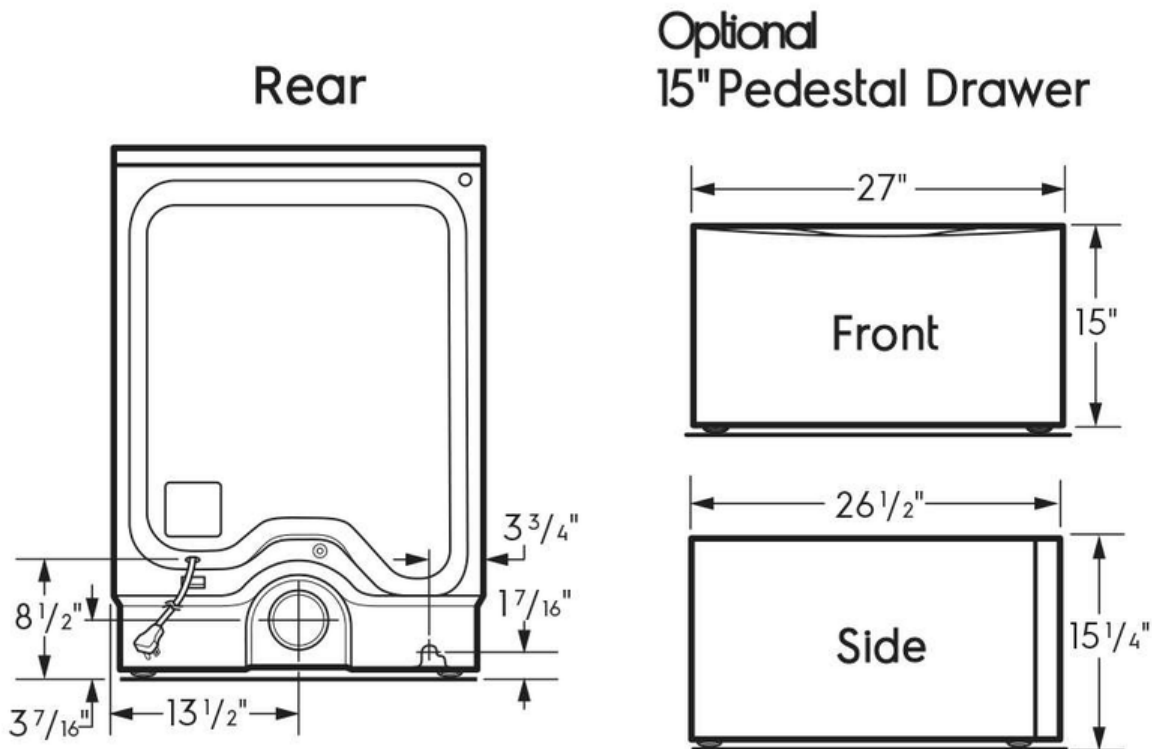

Electrolux

Gas 8.0 Cu. Ft. Front Load Dryer

ELFG7637AT, ELFG7637AW

Version : 06/21

High standards of quality at Electrolux Home Products, Inc. mean we are constantly working to improve our products. We reserve the right to change specifications or discontinue models without notice.

Electrolux Major Appliances, N.A.

USA • 10200 David Taylor Drive • Charlotte, NC 28262 • Charlotte, NC 28262 • 1-877-4electrolux (1-877-435-3287) • electroluxappliances.com

CANADA • 5855 Terry Fox Way • Mississauga, ON L5V 3E4 • 1-800-265-8352 • electroluxappliances.ca