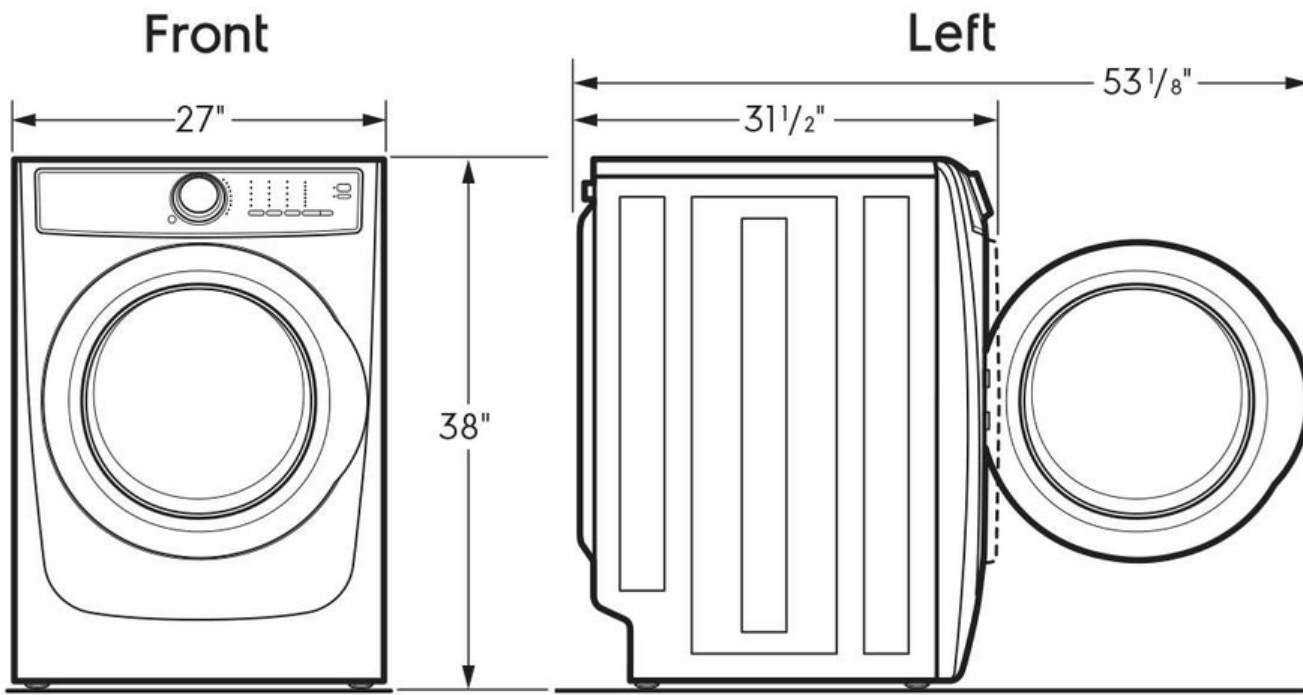

Electrolux

Gas 8.0 Cu. Ft. Front Load Dryer

ELFG7637AT, ELFG7637AW

Version : 06/21

High standards of quality at Electrolux Home Products, Inc. mean we are constantly working to improve our products. We reserve the right to change specifications or discontinue models without notice.

Electrolux Major Appliances, N.A.

USA • 10200 David Taylor Drive • Charlotte, NC 28262 • Charlotte, NC 28262 • 1-877-4electrolux (1-877-435-3287) • electroluxappliances.com

CANADA • 5855 Terry Fox Way • Mississauga, ON L5V 3E4 • 1-800-265-8352 • electroluxappliances.ca