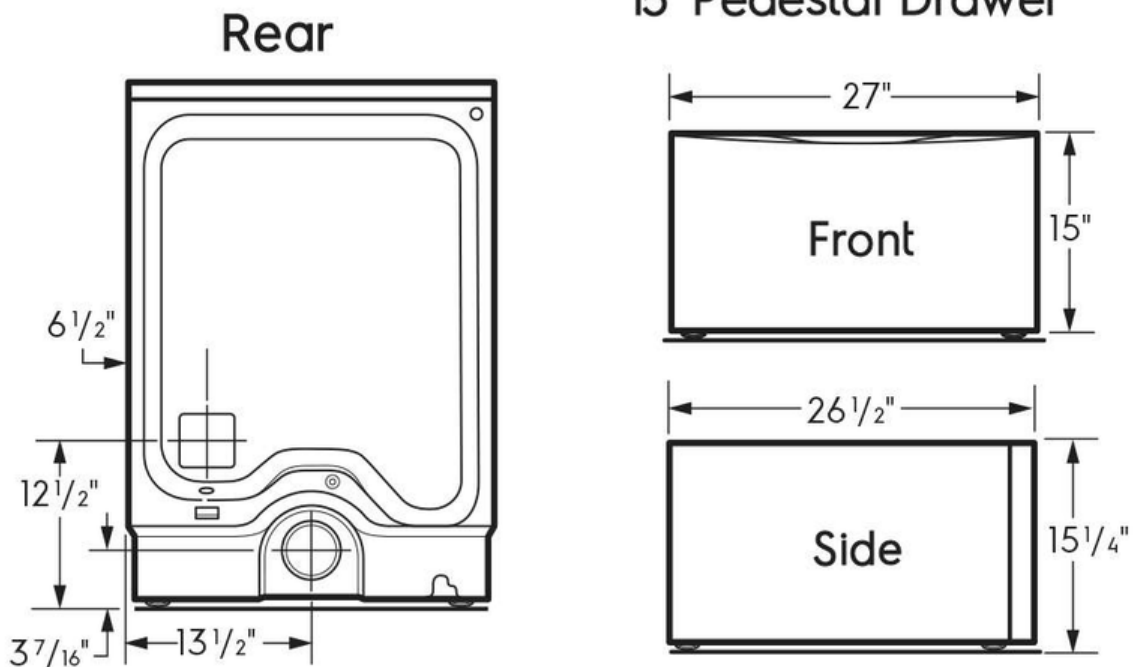

Optional 15" Pedestal Drawer

High standards of quality at Electrolux Home Products, Inc. mean we are constantly working to improve our products. We reserve the right to change specifications or discontinue models without notice.

Electrolux Major Appliances, N.A.

USA • 10200 David Taylor Drive • Charlotte, NC 28262 • Charlotte, NC 28262 • 1-877-4electrolux (1-877-435-3287) • electroluxappliances.com

CANADA • 5855 Terry Fox Way • Mississauga, ON L5V 3E4 • 1-800-265-8352 • electroluxappliances.ca