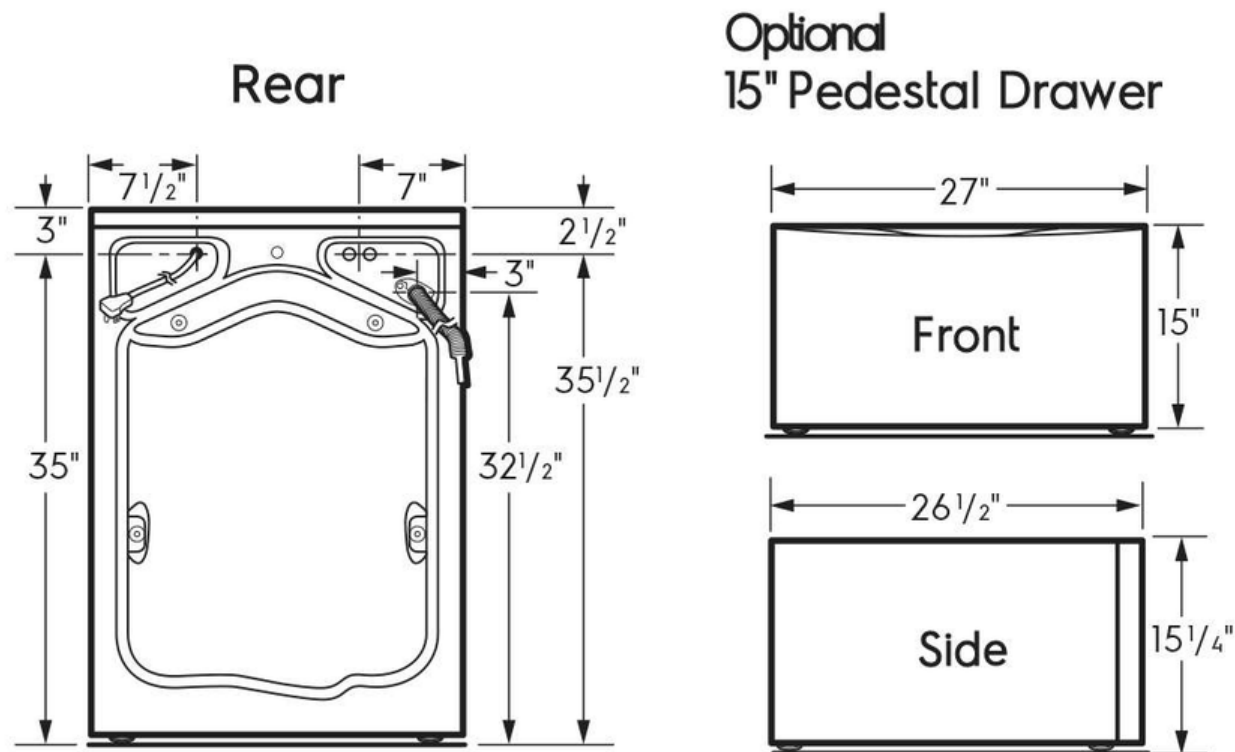

Electrolux

4.5 Cu.Ft. Front Load Washer

ELFW7637AT, ELFW7637AW

Version : 06/21

High standards of quality at Electrolux Home Products, Inc. mean we are constantly working to improve our products. We reserve the right to change specifications or discontinue models without notice.

Electrolux Major Appliances, N.A.

USA • 10200 David Taylor Drive • Charlotte, NC 28262 • Charlotte, NC 28262 • 1-877-4electrolux (1-877-435-3287) • electroluxappliances.com

CANADA • 5855 Terry Fox Way • Mississauga, ON L5V 3E4 • 1-800-265-8352 • electroluxappliances.ca