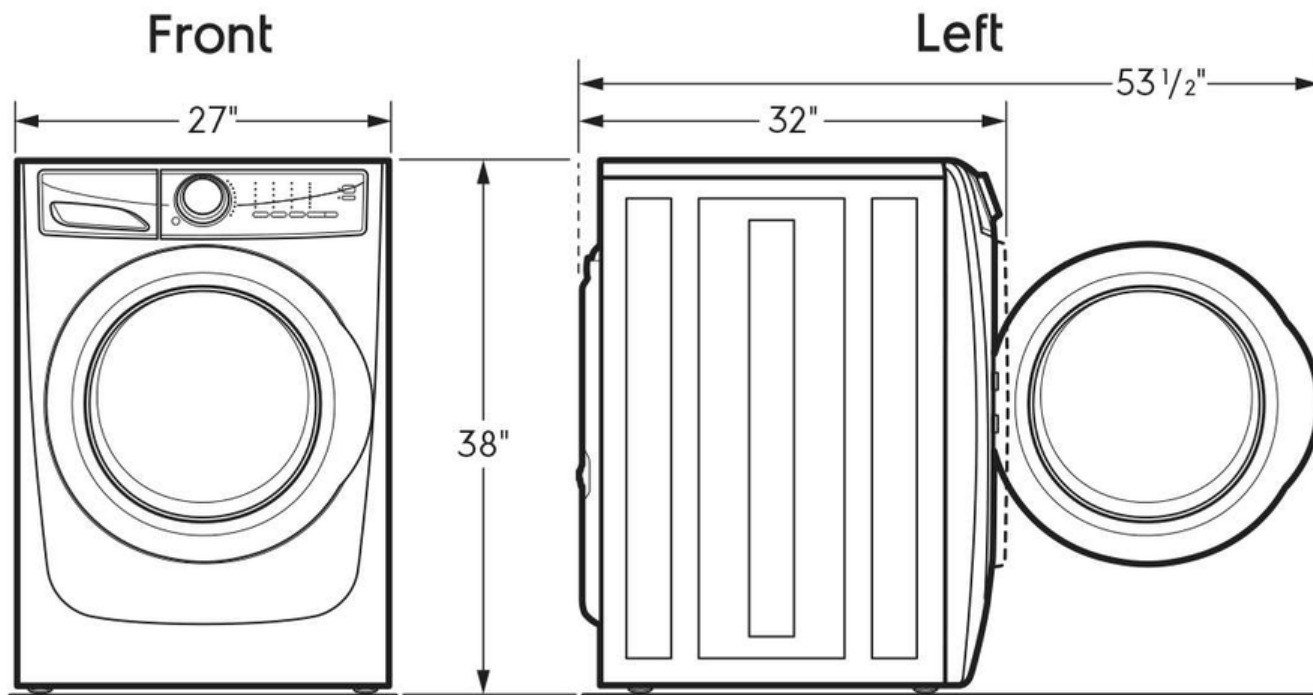

Electrolux

4.5 Cu.Ft. Front Load Washer

ELFW7637AT, ELFW7637AW

Version : 06/21

High standards of quality at Electrolux Home Products, Inc. mean we are constantly working to improve our products. We reserve the right to change specifications or discontinue models without notice.

Electrolux Major Appliances, N.A.

USA • 10200 David Taylor Drive • Charlotte, NC 28262 • Charlotte, NC 28262 • 1-877-4electrolux (1-877-435-3287) • electroluxappliances.com

CANADA • 5855 Terry Fox Way • Mississauga, ON L5V 3E4 • 1-800-265-8352 • electroluxappliances.ca