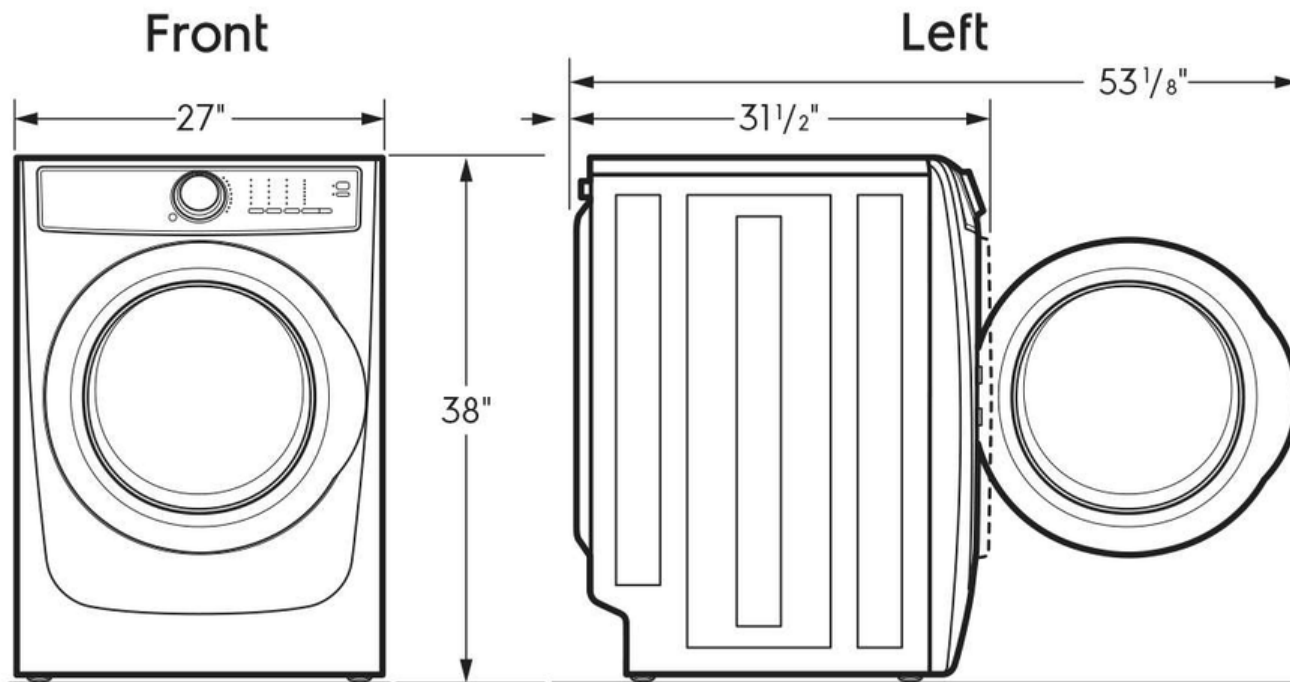

Electrolux

Electric 8.0 Cu. Ft. Front Load Dryer

ELFE7637AT, ELFE7637AW

Version : 06/21

Optional 15" Pedestal Drawer

High standards of quality at Electrolux Home Products, Inc. mean we are constantly working to improve our products. We reserve the right to change specifications or discontinue models without notice.