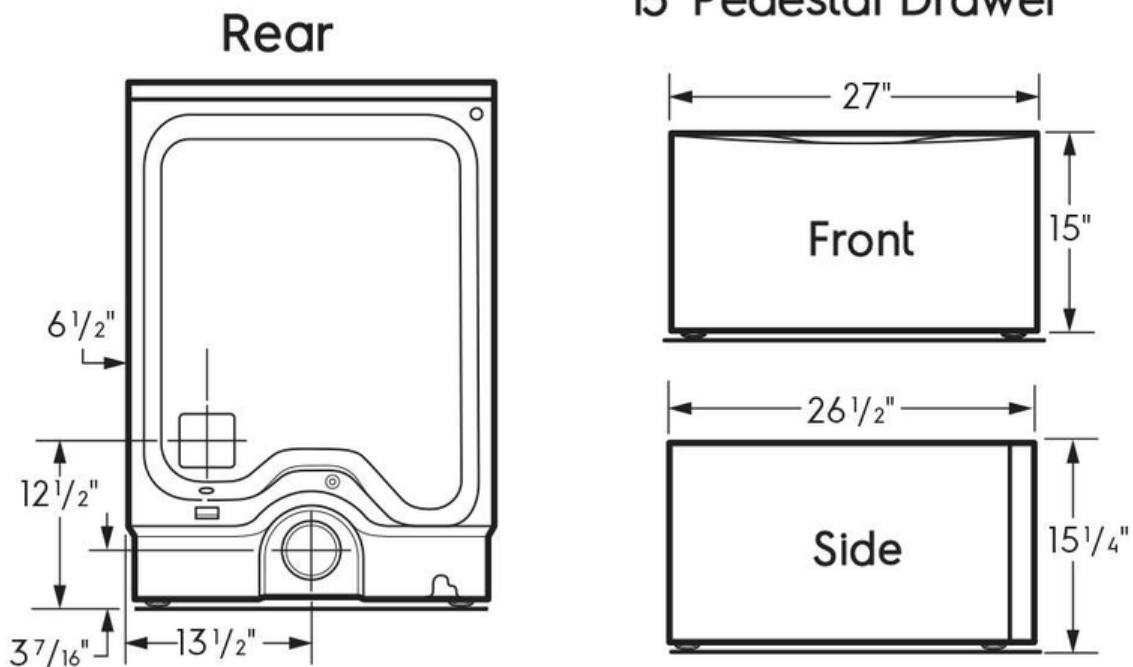

Electrolux

Electric 8.0 Cu. Ft. Front Load Dryer

ELFE7637AT, ELFE7637AW

Version : 06/21

Optional 15" Pedestal Drawer

High standards of quality at Electrolux Home Products, Inc. mean we are constantly working to improve our products. We reserve the right to change specifications or discontinue models without notice.