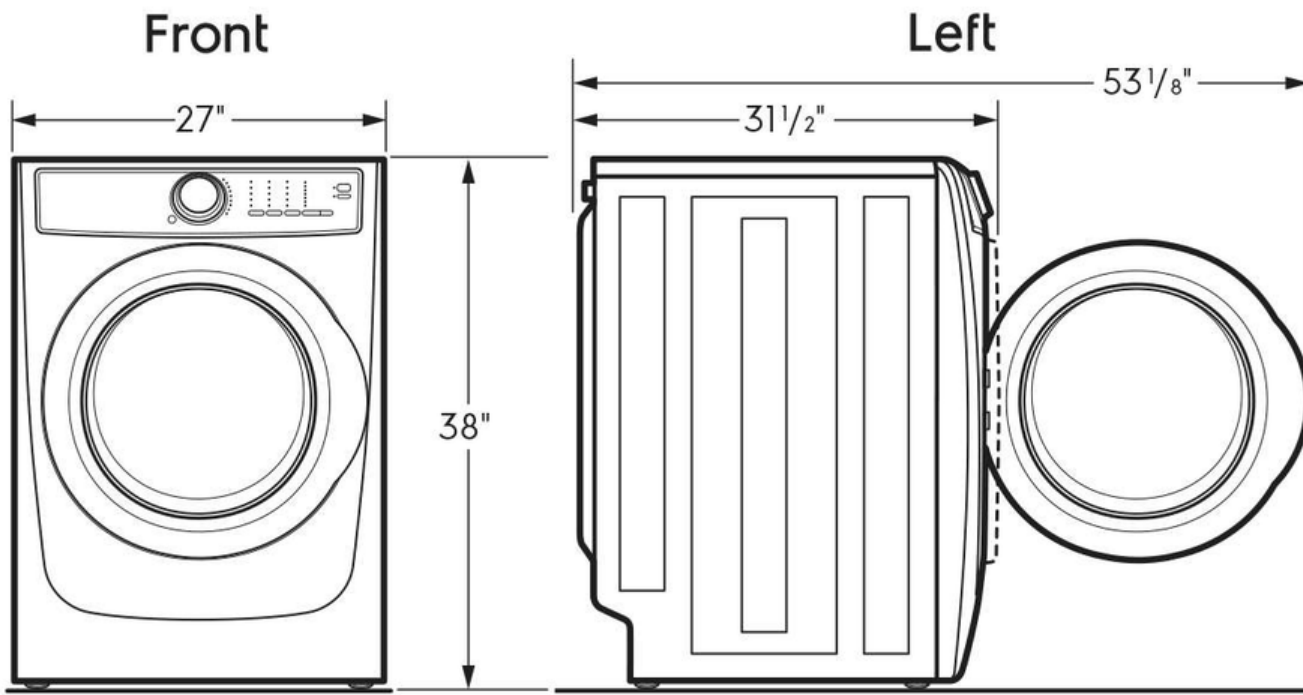

Electrolux

Gas 8.0 Cu.Ft. Front Load Dryer

ELFG7537AT, ELFG7537AW

Version : 06/21

High standards of quality at Electrolux Home Products, Inc. mean we are constantly working to improve our products. We reserve the right to change specifications or discontinue models without notice.

Electrolux Major Appliances, N.A.

USA • 10200 David Taylor Drive • Charlotte, NC 28262 • Charlotte, NC 28262 • 1-877-4electrolux (1-877-435-3287) • electroluxappliances.com

CANADA • 5855 Terry Fox Way • Mississauga, ON L5V 3E4 • 1-800-265-8352 • electroluxappliances.ca