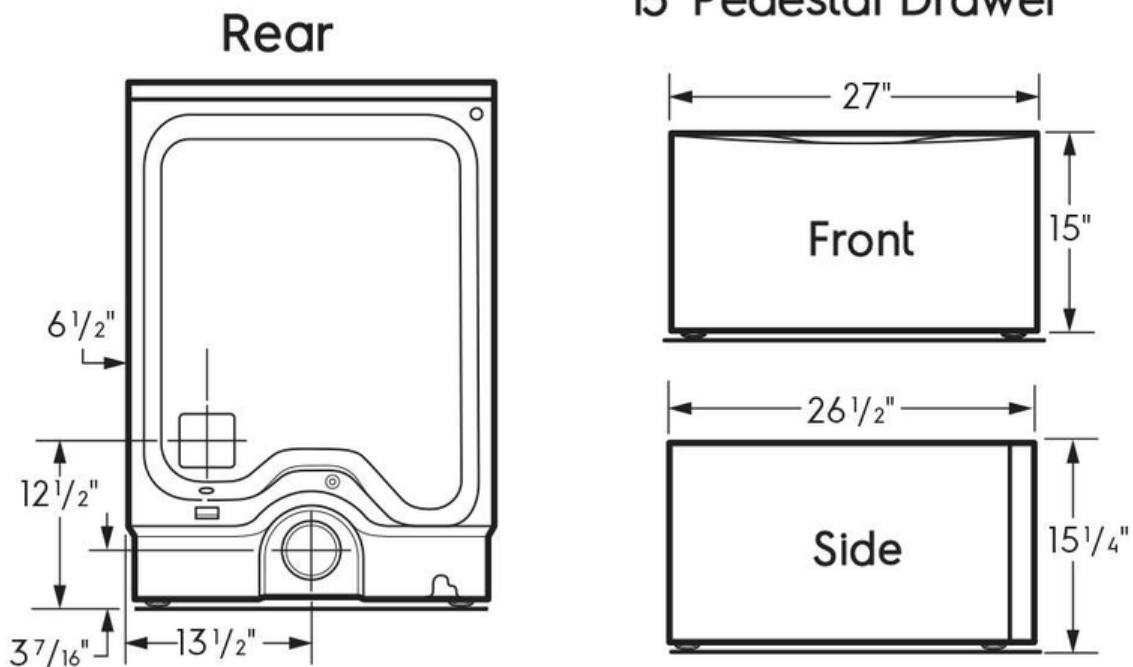

Electrolux

Electric 8.0 Cu. Ft. Front Load Dryer

ELFE7537AT, ELFE7537AW

Version : 05/21

Optional 15" Pedestal Drawer

High standards of quality at Electrolux Home Products, Inc. mean we are constantly working to improve our products. We reserve the right to change specifications or discontinue models without notice.