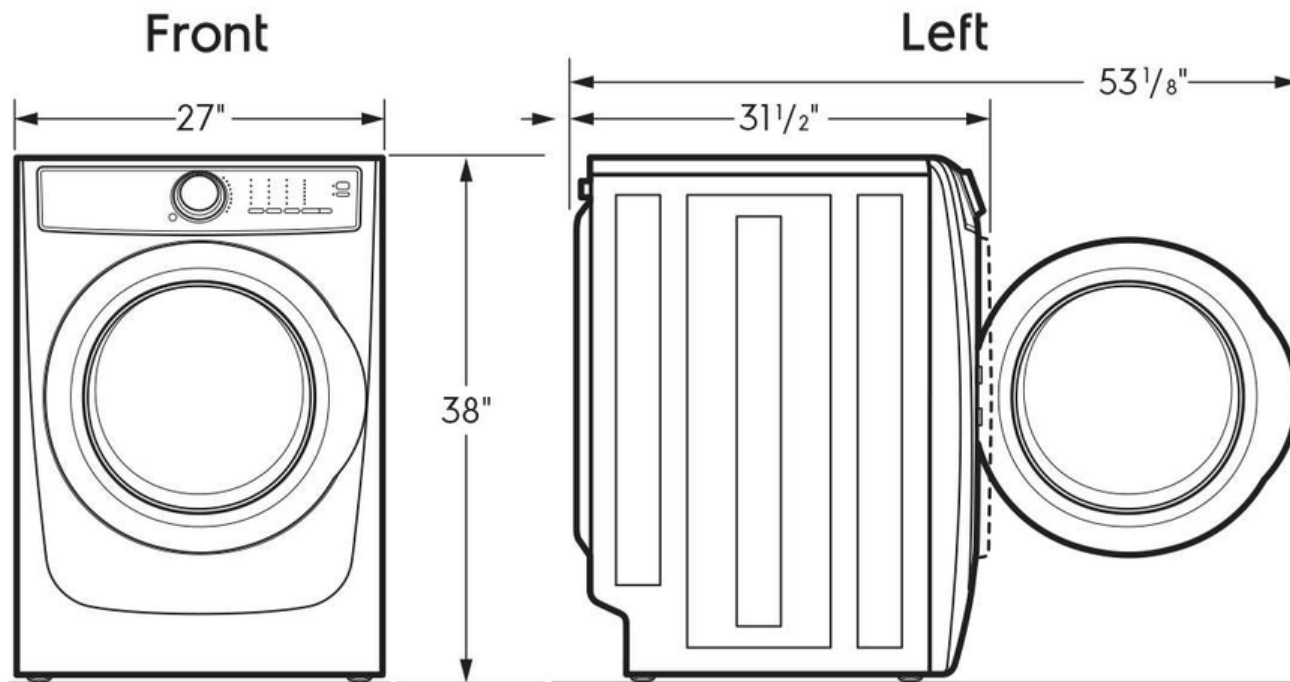

Electrolux

Electric 8.0 Cu. Ft. Front Load Dryer

ELFE7537AT, ELFE7537AW

Version : 05/21

Optional 15" Pedestal Drawer

High standards of quality at Electrolux Home Products, Inc. mean we are constantly working to improve our products. We reserve the right to change specifications or discontinue models without notice.