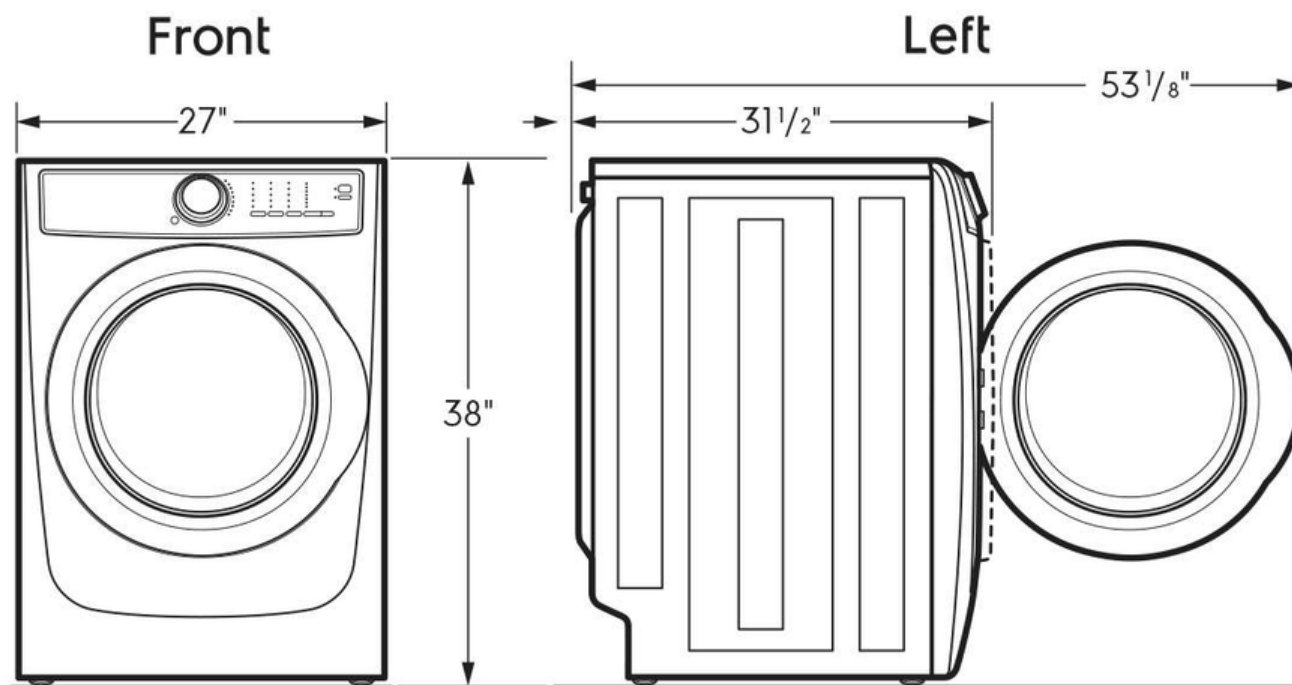

Optional 15" Pedestal Drawer

High standards of quality at Electrolux Home Products, Inc. mean we are constantly working to improve our products. We reserve the right to change specifications or discontinue models without notice.