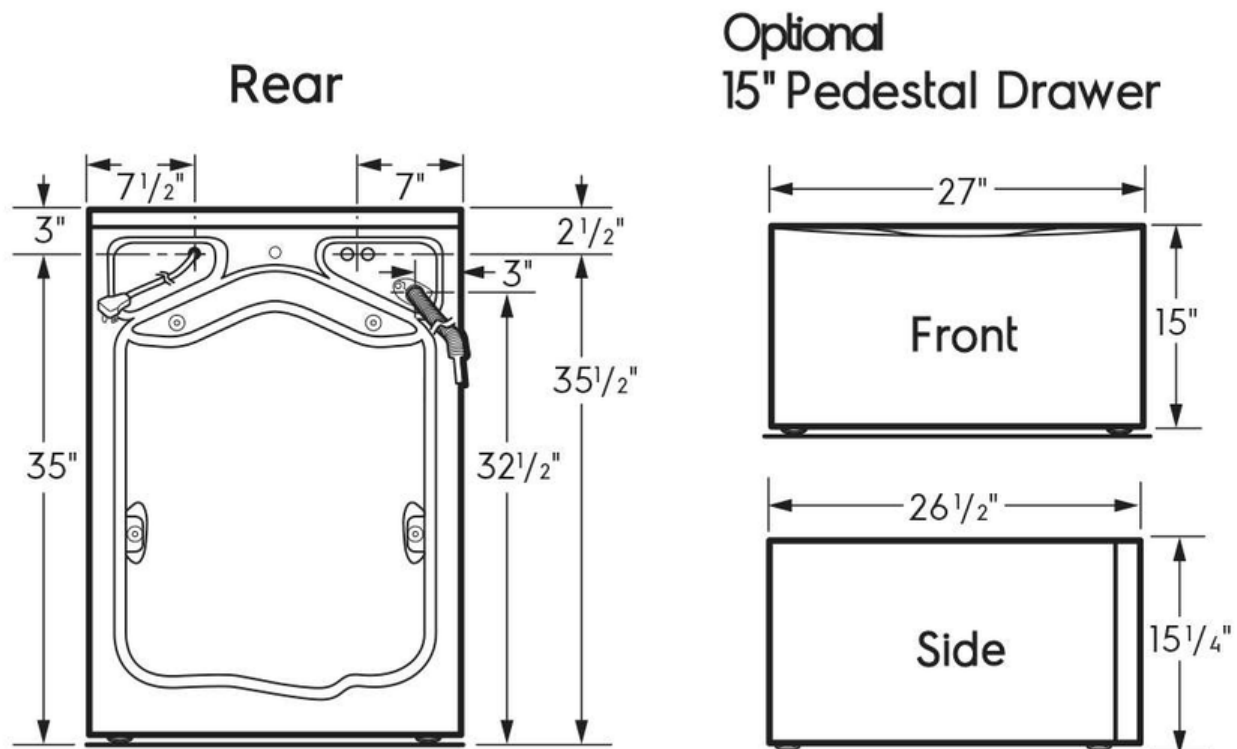

Electrolux

4.4 Cu.Ft. Front Load Washer

ELFW7337AW

Version : 06/21

High standards of quality at Electrolux Home Products, Inc. mean we are constantly working to improve our products. We reserve the right to change specifications or discontinue models without notice.

Electrolux Major Appliances, N.A.

USA • 10200 David Taylor Drive • Charlotte, NC 28262 • Charlotte, NC 28262 • 1-877-4electrolux (1-877-435-3287) • electroluxappliances.com

CANADA • 5855 Terry Fox Way • Mississauga, ON L5V 3E4 • 1-800-265-8352 • electroluxappliances.ca