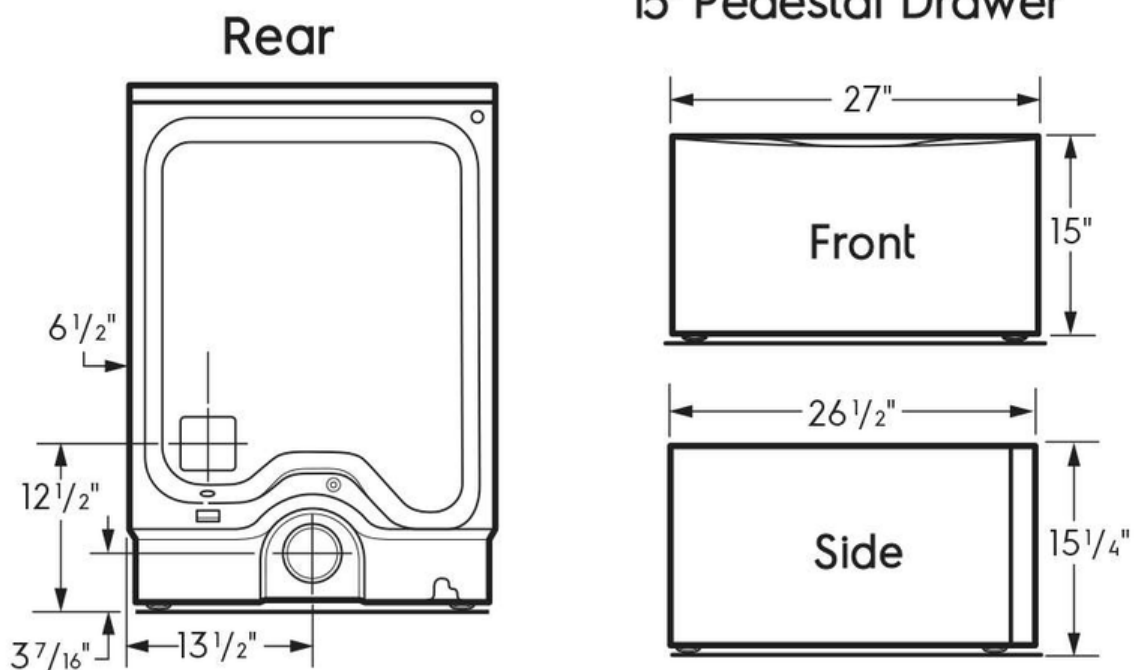

Optional 15" Pedestal Drawer

High standards of quality at Electrolux Home Products, Inc. mean we are constantly working to improve our products. We reserve the right to change specifications or discontinue models without notice.