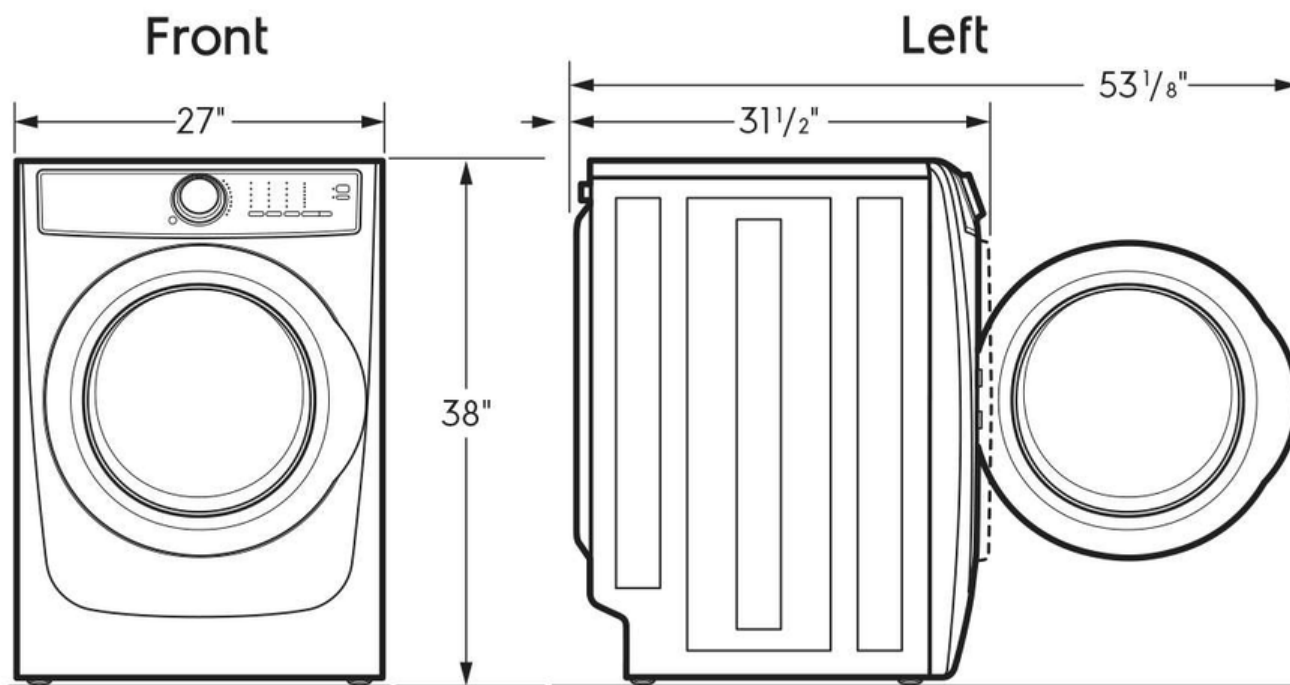

Optional 15" Pedestal Drawer

High standards of quality at Electrolux Home Products, Inc. mean we are constantly working to improve our products. We reserve the right to change specifications or discontinue models without notice.