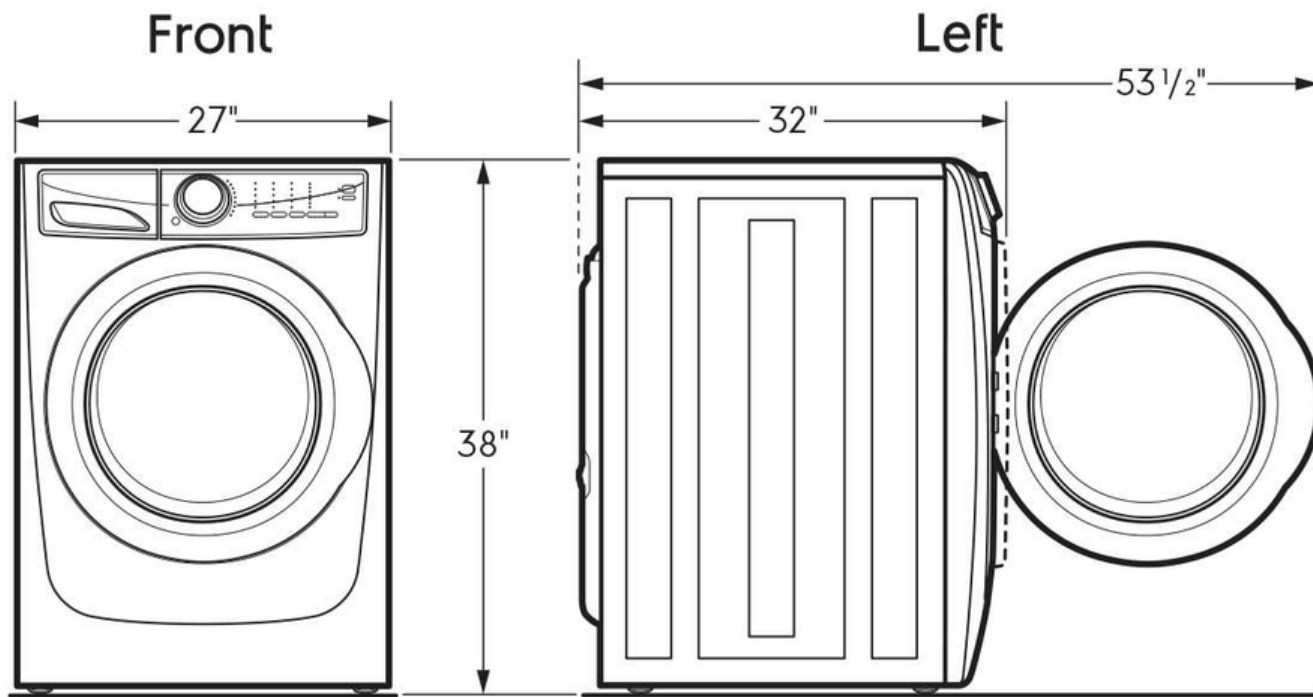

Electrolux

4.4 Cu.Ft. Front Load Washer

ELFW7337AW

Version : 06/21

High standards of quality at Electrolux Home Products, Inc. mean we are constantly working to improve our products. We reserve the right to change specifications or discontinue models without notice.

Electrolux Major Appliances, N.A.

USA • 10200 David Taylor Drive • Charlotte, NC 28262 • Charlotte, NC 28262 • 1-877-4electrolux (1-877-435-3287) • electroluxappliances.com

CANADA • 5855 Terry Fox Way • Mississauga, ON L5V 3E4 • 1-800-265-8352 • electroluxappliances.ca