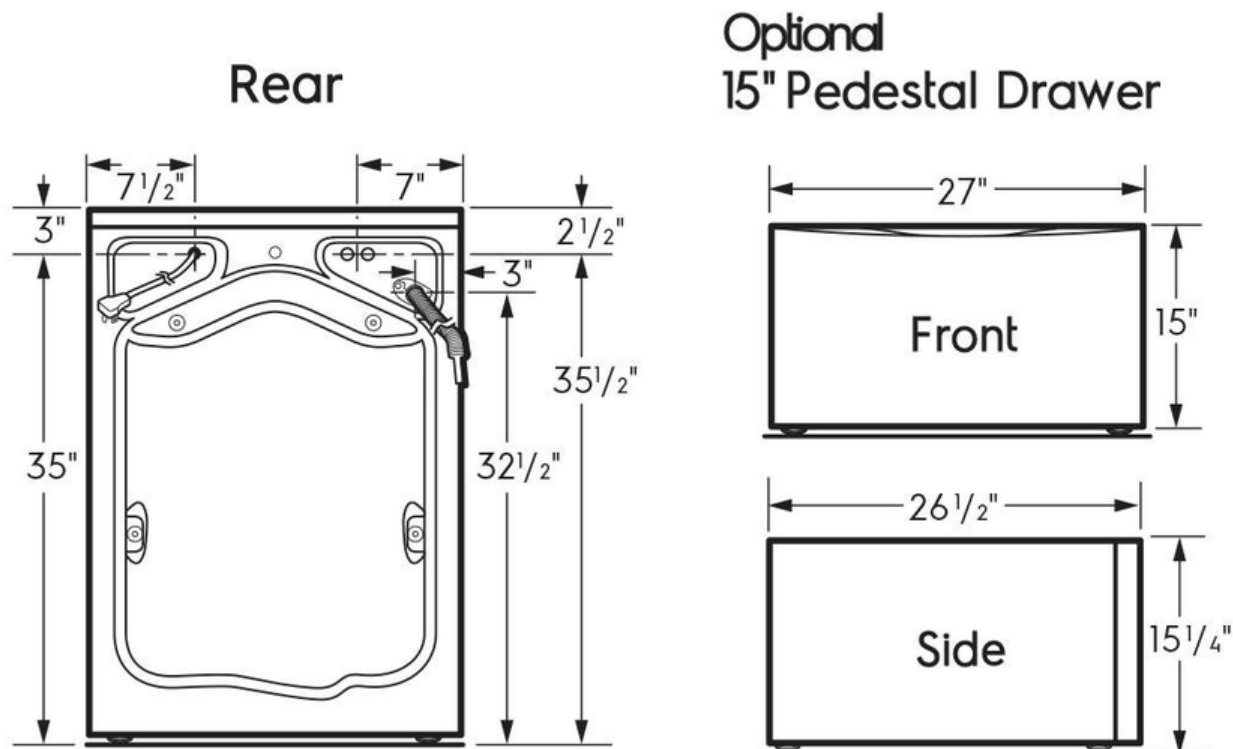

Electrolux

4.4 Cu.Ft. Front Load Washer

ELFW7337AW

Version : 06/21

High standards of quality at Electrolux Home Products, Inc. mean we are constantly working to improve our products. We reserve the right to change specifications or discontinue models without notice.

Electrolux Major Appliances, N.A.

USA • 10200 David Taylor Drive • Charlotte, NC 28262 • Charlotte, NC 28262 • 1-877-4electrolux (1-877-435-3287) • electroluxappliances.com

CANADA • 5855 Terry Fox Way • Mississauga, ON L5V 3E4 • 1-800-265-8352 • electroluxappliances.ca