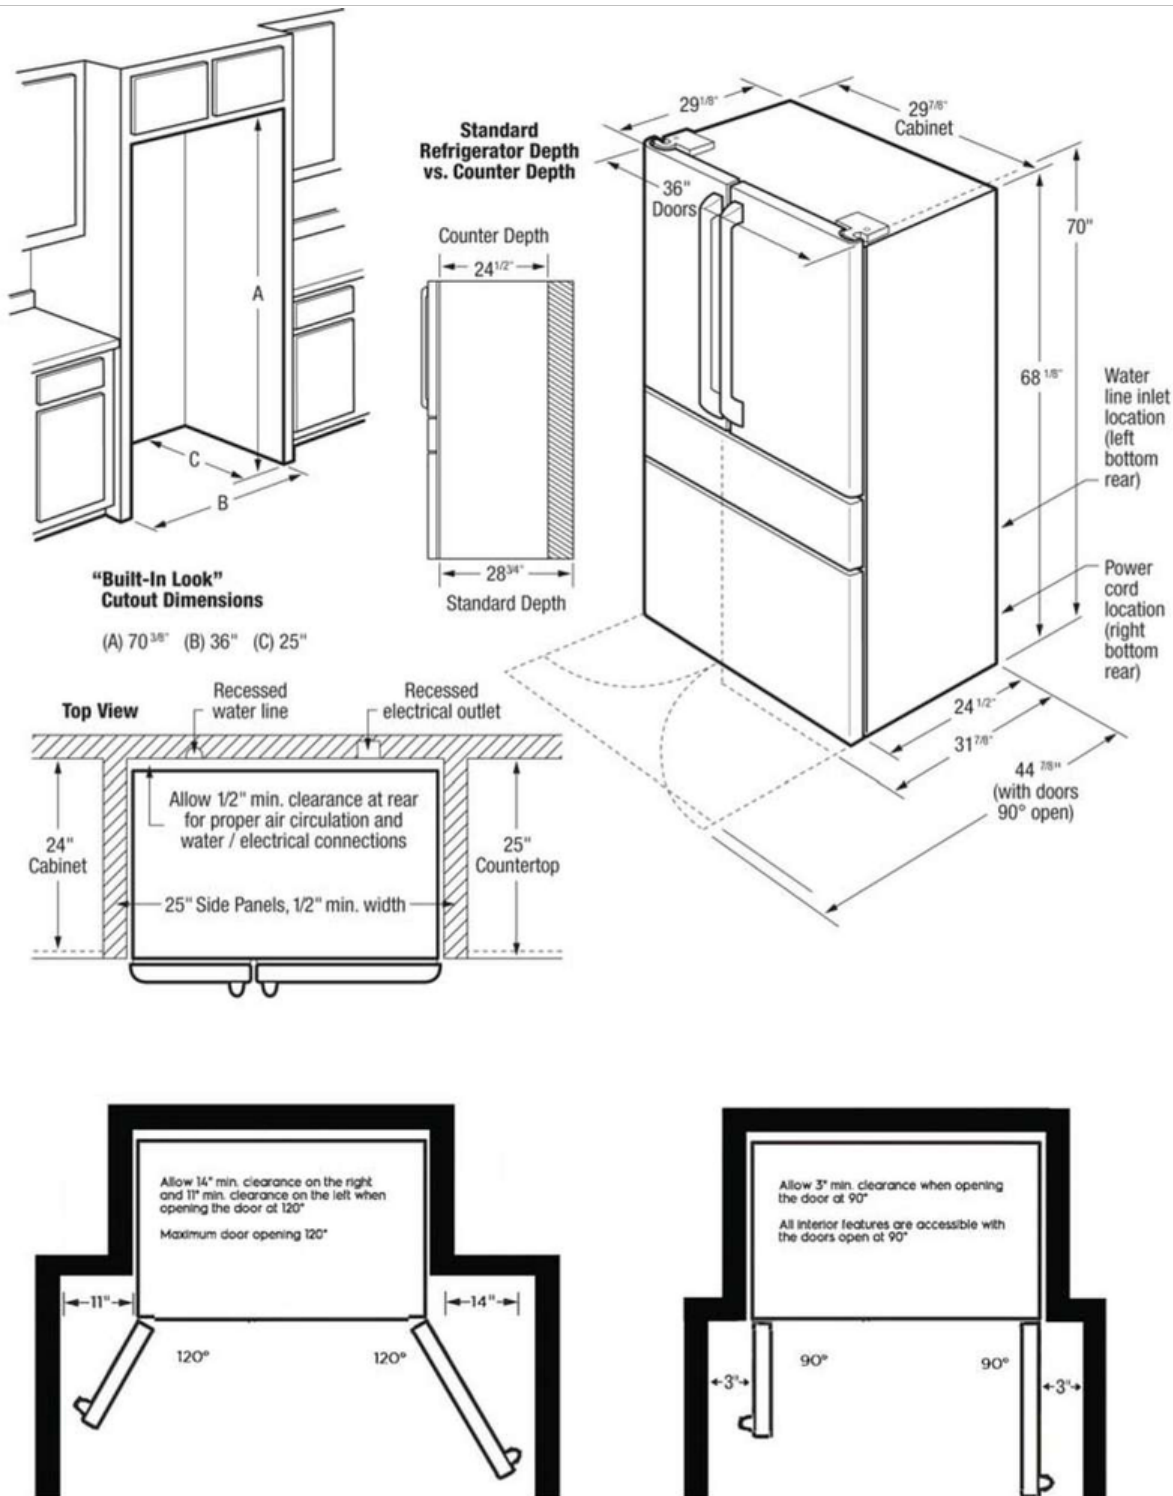

Electrolux

Counter-Depth French Door Refrigerator

ERMC2295AS

Version : 04/21

High standards of quality at Electrolux Home Products, Inc. mean we are constantly working to improve our products. We reserve the right to change specifications or discontinue models without notice.

Electrolux Major Appliances, N.A.

USA • 10200 David Taylor Drive • Charlotte, NC 28262 • Charlotte, NC 28262 • 1-877-4electrolux (1-877-435-3287) • electroluxappliances.com

CANADA • 5855 Terry Fox Way • Mississauga, ON L5V 3E4 • 1-800-265-8352 • electroluxappliances.ca