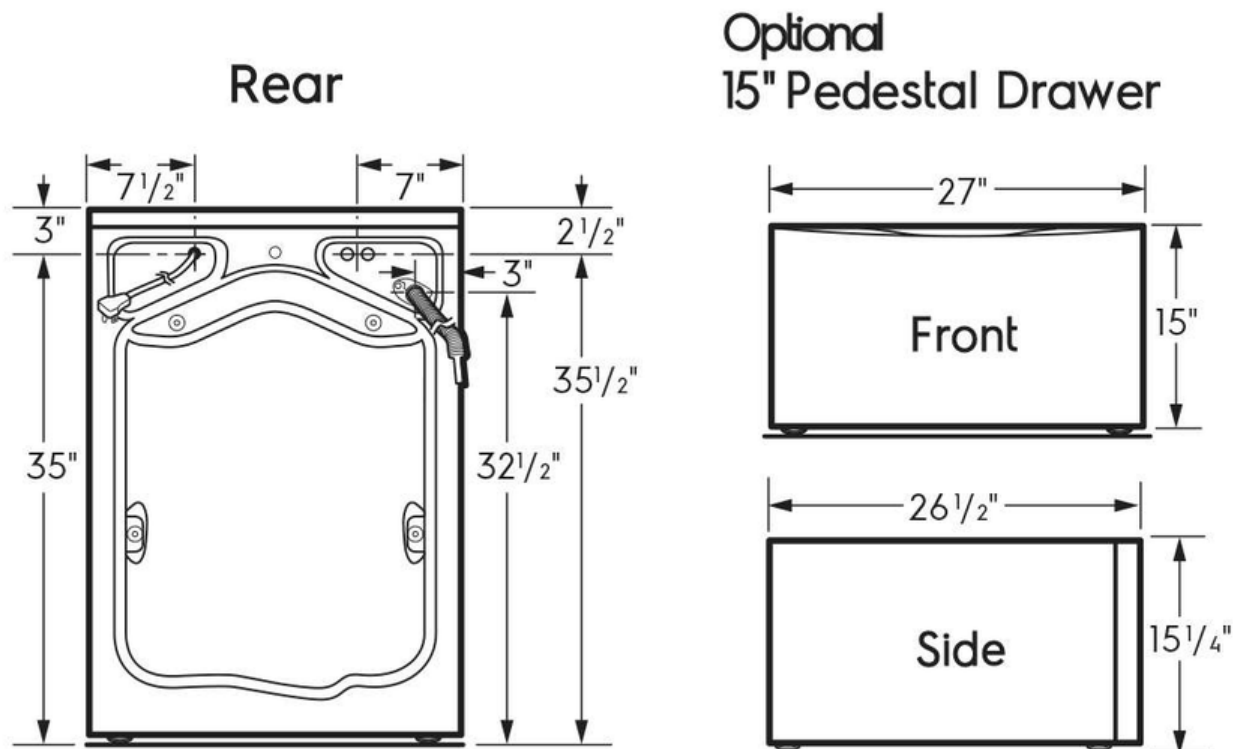

Electrolux

4.5 Cu.Ft. Front Load Washer

ELFW7437AW

Version : 06/21

High standards of quality at Electrolux Home Products, Inc. mean we are constantly working to improve our products. We reserve the right to change specifications or discontinue models without notice.

Electrolux Major Appliances, N.A.

USA • 10200 David Taylor Drive • Charlotte, NC 28262 • Charlotte, NC 28262 • 1-877-4electrolux (1-877-435-3287) • electroluxappliances.com

CANADA • 5855 Terry Fox Way • Mississauga, ON L5V 3E4 • 1-800-265-8352 • electroluxappliances.ca