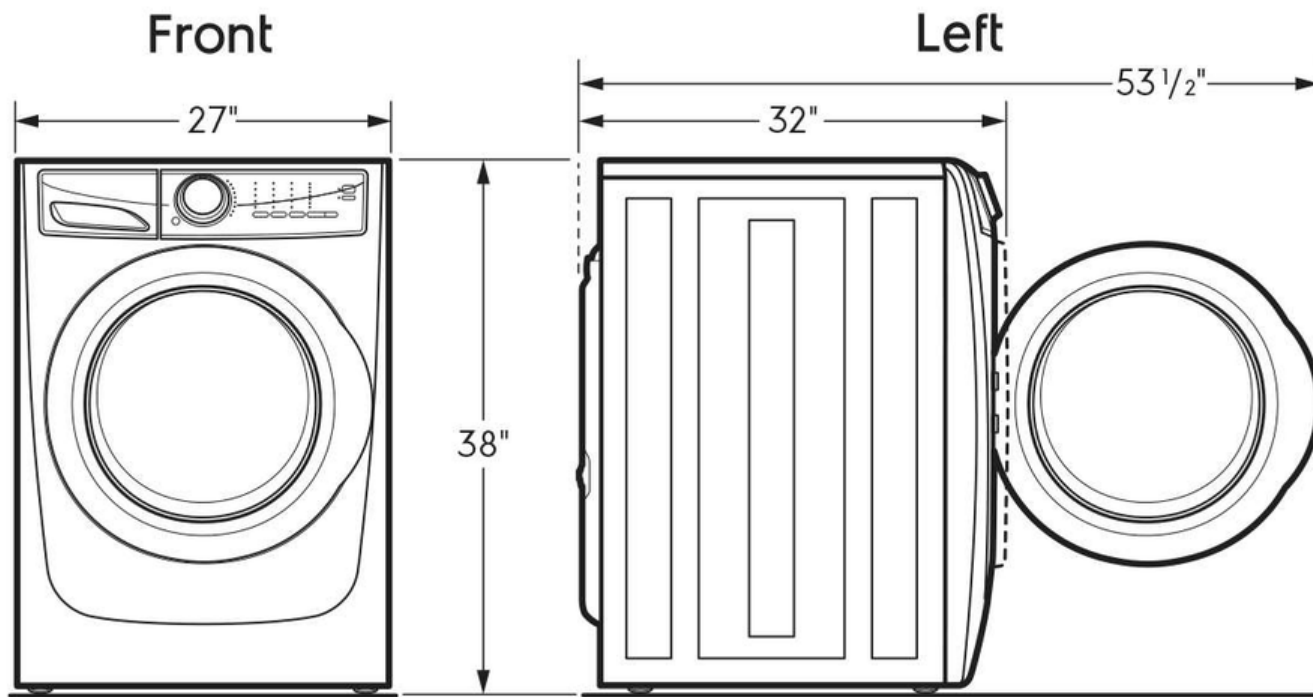

Electrolux

4.5 Cu.Ft. Front Load Washer

ELFW7437AW

Version : 06/21

High standards of quality at Electrolux Home Products, Inc. mean we are constantly working to improve our products. We reserve the right to change specifications or discontinue models without notice.

Electrolux Major Appliances, N.A.

USA • 10200 David Taylor Drive • Charlotte, NC 28262 • Charlotte, NC 28262 • 1-877-4electrolux (1-877-435-3287) • electroluxappliances.com

CANADA • 5855 Terry Fox Way • Mississauga, ON L5V 3E4 • 1-800-265-8352 • electroluxappliances.ca