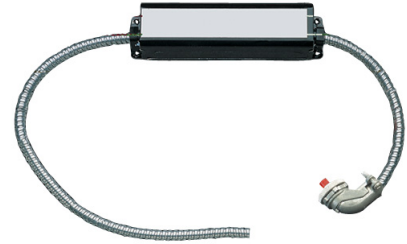

# Backup Battery

## Features

- Compact Fluorescent Emergency Kit.
- Battery backup for electronic housings.
- For (1) 13W-42W, (2) 13W/18W 4 pin lamps.
- 120V or 277V.
- Kit includes battery and test switch.
- For Field Installation.
- 650 lm for 90 minutes.

## Specifications

<b>Wattage</b>	42W
<b>Lumens</b>	650 lm
<b>Voltage</b>	120/277V
<b>Lamp Type</b>	CFL