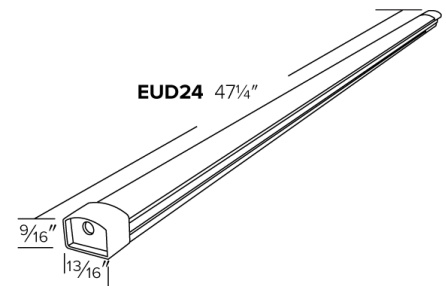

LED Undercabinet Lightbars

Features

- Low profile, high brightness.
- Idea for undercabinet showcase and cove lighting applications.
- Mounting bracket included.
- Linkable up to 10ft with easy installation.
- Touch switch (included).
- Aluminum finish, white polycarbonate lens.

Specifications

Wattage	18W
Voltage	12V
Color Temp.	3000K
Lamp Type	LED
Damp Location	Listed

Dimensions

Product Number

Item	Description	Lamp type	CCT	Watts	Voltage	Finish
EUD24WW	47 1/4"	LED	3000K	18W	12V	Aluminum

Product Number Builder Example: EUD24WW

ELCO LED Lightbar	Length	Color Temp.
EUD	<input type="text" value="24 47 1/4"/>	<input type="text" value="WW 3000K"/> CW 4000K