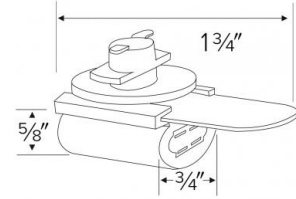

Miniature Track Lights Single Wedge Base Socket

Features

- Single Wedge Base Socket.
- Lamp: 11W MAX Xenon 12V or 24V.

Specifications

Wattage	11W
Voltage	12V or 24V
Lamp Type	Xenon

Dimensions

Product Numbers