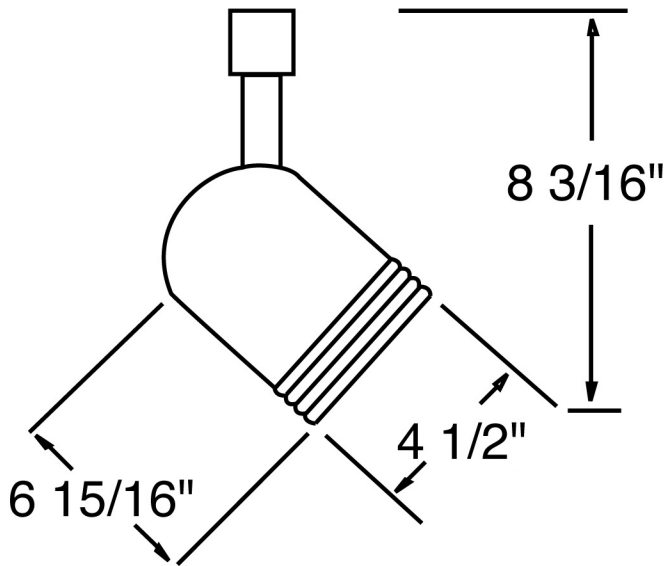

ET671B ET671W

Roundback Cylinder
with Gold Stem and Black Baffle

PROJECT INFORMATION:

Project Name: _____

Fixture Type: _____

Date: _____

DIMENSIONS

PRODUCT SPECIFICATIONS

All track heads except HID have adjustable track adapter to allow for use with single circuit and double circuit tracks.

- Roundback Cylinder with Stem and Gold Ring and Black Baffle
- Metal Housing
- 90 degree vertical movement of 358 degree rotation

Lamp: 120V 75W R30, PAR30

Dimensions: Length: 8 3/16"
Diameter: 4 1/2"
Max. Extension: 6 15/16"

Finish: (B) Black, (W) White

Labels: U.L. or E.T.L. listed

LAMP NOT INCLUDED

CATALOG NUMBER

Example: ET671B (Black)
ET671W (White)