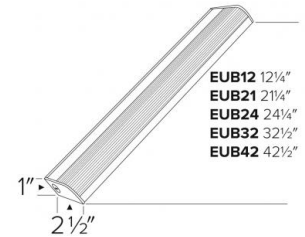

T5 Miniature Fluorescent Undercabinet Lights

Features

- Five sizes from 12 1/4" to 42 1/2".
- 120V electronic ballast.
- Lamp included (optional).

Specifications

Wattage	8W - 26W
Voltage	120V
Lamp Type	Fluorescent

Options

White

Nickel

Dimensions

Product Numbers

Item	Description	Lamp type	Watts	Voltage	Finish
EUB12E	12 1/4"	Fluorescent	8W	120V	White
EUB12EN	12 1/4"	Fluorescent	8W	120V	Nickel
EUB12EL	12 1/4"	Fluorescent	8W	120V	White
EUB21E	21 1/4"	Fluorescent	13W	120V	White
EUB21EL	21 1/4"	Fluorescent	13W	120V	White
EUB24E	24 1/4"	Fluorescent	16W	120V	White
EUB24EL	24 1/4"	Fluorescent	16W	120V	White
EUB32E	32 1/2"	Fluorescent	21W	120V	White
EUB32EL	32 1/2"	Fluorescent	21W	120V	White
EUB42E	42 1/2"	Fluorescent	26W	120V	White
EUB42EL	42 1/2"	Fluorescent	26W	120V	White