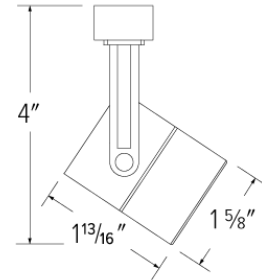

Miniature Track Lights Soft Square

Features

- MR11 Soft Square.
- Lamp: 12V or 24V 35W MR11.
- PJTLO (W, B) for Juno tip or PLTHI (W, B) for Lightolier tip (must be factory adapted).

Specifications

Wattage	35W
Voltage	12V or 24V
Lamp Type	Halogen

Options

White

Black

Dimensions

Product Number

Item	Lamp type	Watts	Voltage	Finish
ET2132B	Halogen	35W	12V or 24V	Black