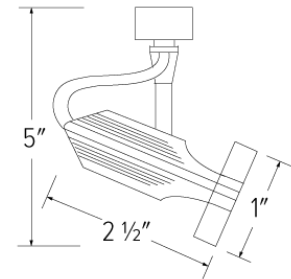

Miniature Track Lights MR11 Mini Deco

Features

- Mini Deco.
- Lamp: 12V or 24V 35W MR11.

Specifications

Wattage	35W
Voltage	12V or 24V
Lamp Type	Halogen
Damp Location	Listed

Options

Black

White

Dimensions

Product Numbers

Item	Lamp type	Watts	Voltage	Finish
ET2115B	Halogen	35W	12V or 24V	Black
ET2115W	Halogen	35W	12V or 24V	White