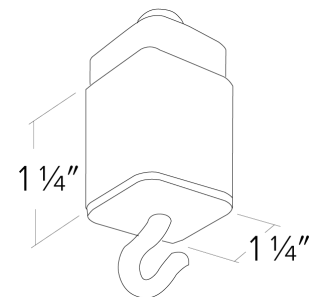

## Features

- Sign Hanger for 1 or 2 Circuit Track.
- Holds up to 25lbs.

## Dimensions