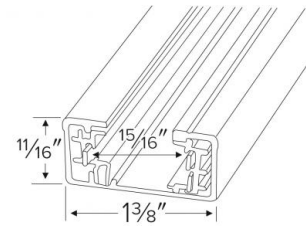

Track for Track-22 System

Features

Options

White 12' Track

Black 12' Track

Dimensions

Product Number

Item	Description
EP012B	Black 12' Track