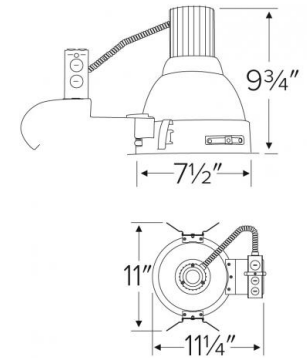

7" Incandescent Architectural Remodel Housing

Features

- Remodel Incandescent Architectural Housing.
- Galvanized Steel construction, commercial frame.
- Single Wall construction.
- Integral Thermal Protector.
- Lamp not included.
- UL Listed for damp location.
- Compatible Trims: EL716, EL732, EL733, EL738, EL752, EL755.

Specifications

Wattage	150W
Voltage	120V
Lamp Type	Medium Base (E26)
Damp Location	Listed

Dimensions

Product Numbers

Item	Lamp type	Watts	Voltage
ELRH7T	Medium Base (E26)	150W	120V