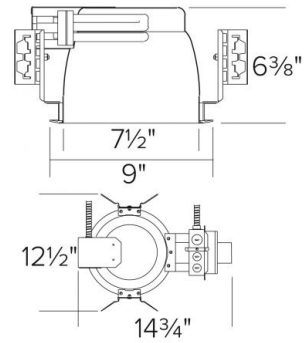

8" Architectural CFL Horizontal Downlights

Features

- Compact Fluorescent Housing for (2) horizontally mounted lamps with integral electronic ballast.
- 6 5/8" ht allows use in 2x8 construction.
- Trim support adjusts 3/4" to accommodate different ceiling thicknesses.
- Hanger bars not included.
- UL Listed for damp location and for Feed Through.

Specifications

Wattage	26W - 52W
Voltage	120/277V
Lamp Type	CFL
Damp Location	Listed

Dimensions

Product Numbers

Item	Description	Lamp type	Watts	Voltage
ELH8213E	8" Architectural CFL Horizontal Downlight	CFL	26W	120/277V
ELH8218E	8" Architectural CFL Horizontal Downlight	CFL	36W	120/277V
ELH8126E	8" Architectural CFL Horizontal Downlight	CFL	26W	120/277V
ELH8226E	8" Architectural CFL Horizontal Downlight	CFL	52W	120/277V
ELH8132E	8" Architectural CFL Horizontal Downlight	CFL	32W	120/277V
ELH8142E	8" Architectural CFL Horizontal Downlight	CFL	42W	120/277V