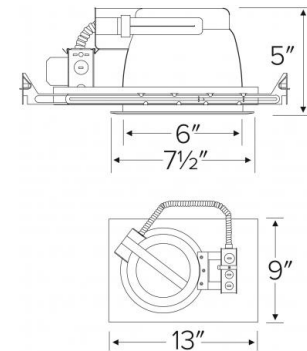

## Features

- Compact Fluorescent Housing with Plaster Frame.
- For (1) or (2) horizontally mounted lamps with integral electronic ballast.
- 6 5/8" ht allows use in 2x8 construction.
- Trim support adjusts 3/4" to accommodate different ceiling thicknesses.
- 24" captive hanger bars included.
- UL Listed for damp location and for Feed Through.

## Dimensions