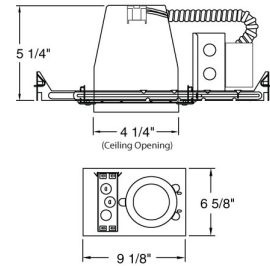

## Features

- Height: 5 1/2".
- Ceiling opening: 4 3/8".
- Trim O.D.: 4 3/4".
- NPF Electronic Ballast.
- Lamp: 4 Pin Quad CFL.

## Dimensions