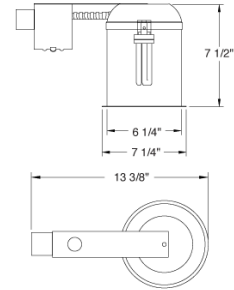

6" Compact Fluorescent Vertical Remodel Downlight

Features

- Remodel Compact Fluorescent Housing for (1) vertical mounted lamp with integral electronic ballast.
- Housing adjusts 1 3/8" to accommodate different ceiling thicknesses.
- Feed thru listed housing with thermal protector.
- 7 1/2" ht allows use in 2x8 construction.
- UL Listed for damp location.

Specifications

Wattage	13W - 42W
Voltage	120/277V
Lamp Type	CFL
Damp Location	Listed

Dimensions

Product Numbers

Item	Lamp type	Watts	Voltage
EL27RHE13	CFL	13W	120/277V
EL27RHE18	CFL	18W	120/277V
EL27RHE26	CFL	26W	120/277V
EL27RHE32	CFL	32W	120/277V
EL27RHE42	CFL	42W	120/277V